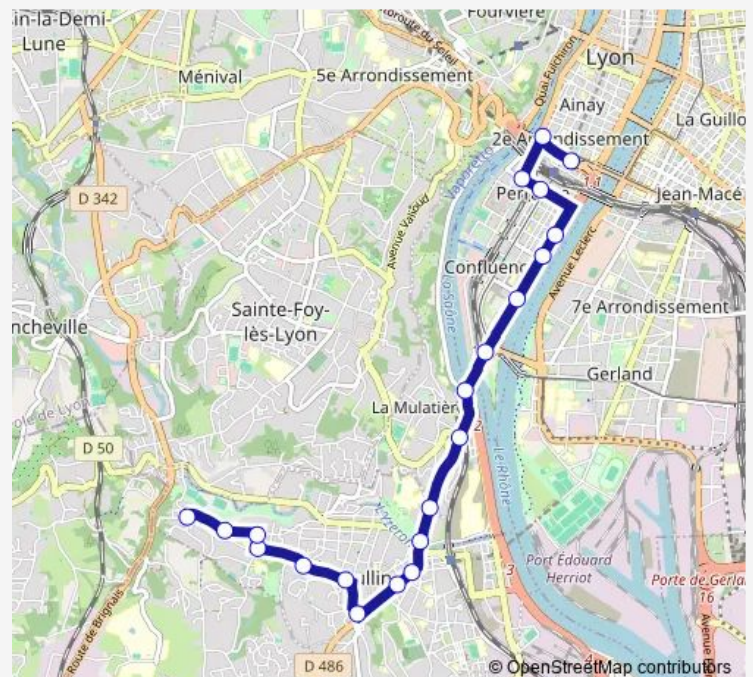

Thursday 05:30-24:00

Friday 05:30-24:00

Saturday 05:30-24:00

Sunday 07:30-24:00

Route info

Direction: Perrache

Stops: 21

Trip Duration: 0 hour 33 min

63 — Perrache -> Oullins Le Golf

Direction

Oullins Le Golf — Perrache

21 stops

[Open route schedule](#)

Oullins Le Golf

Merlo

Merlus