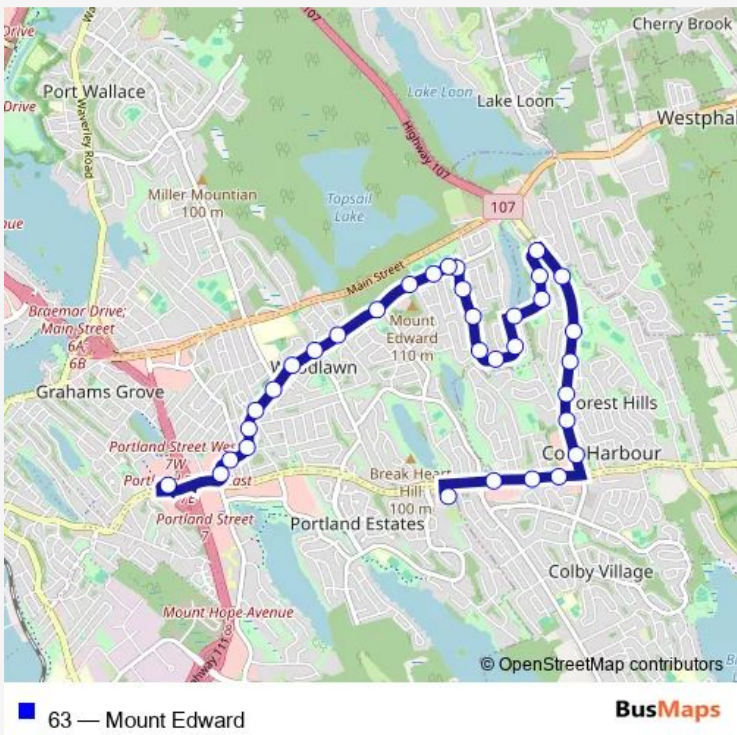

Bus 63 Mount Edward

[Go to website](#)

Direction
 Portland Hills Terminal Bay 7 (8955) — Penhorn Terminal Bay 3 (8943)
 34 stops
[Open route schedule](#)

- Portland Hills Terminal Bay 7 (8955)
- Cole Harbour Rd After Caldwell Rd (6474)
- Cole Harbour Rd Before Hugh Allen Dr (6476)
- Cole Harbour Rd Before Cumberland Dr (6482)
- Forest Hills Pky After Cole Harbour Rd (6664)
- Forest Hills Pky Before Merrimac Dr (2228)
- Forest Hills Pky Before 1st Chameau Cr (2229)
- Forest Hills Pky Before 2nd Chameau Cr (6666)
- Forest Hills Pky At Cole Harbour Place (6669)
- Forest Hills Pky Before Taranaki Dr (6668)
- Flying Cloud Dr After Forest Hills Pky (2242)
- Flying Cloud Dr At Civic 268 (2243)
- Flying Cloud Dr Before Gregory Dr (2324)
- Gregory Dr Before Wildwood Blvd (6794)
- Wildwood Blvd Before Roslyn Dr (8486)
- Cranberry Cr Before Valkyrie Cr (6525)
- Cranberry Cr At Civic 71 (6518)
- Cranberry Cr Before Meridian Ct (6520)
- Cranberry Cr After Orquel Cr (6522)
- Cranberry Cr Before Mt Edward Rd (8868)
- Mt Edward Rd After Cranberry Cr (7259)

Route info
 Direction: Portland Hills Terminal Bay 7 (8955)
 Stops: 34
 Trip Duration: 0 hour 26 min

Mt Edward Rd After Gerald St (7267)

Mt Edward Rd After Stuart Harris Dr (7269)

Mt Edward Rd After Lucien Dr (7266)

Woodlawn Rd Before Saguenay Pl (8601)

Woodlawn Rd Opposite Bruce St (8602)

Woodlawn Rd Before Portland St (8600)

Penhorn Terminal Bay 3 (8943)

Direction

Penhorn Terminal Bay 3 (8943) — Portland Hills Terminal Bay 7 (8955)

32 stops

[Open route schedule](#)

Penhorn Terminal Bay 3 (8943)

Woodlawn Rd After Portland St (8589)

Woodlawn Rd Before Bruce St (8596)

Woodlawn Rd After Day Ave (8591)

Woodlawn Rd Before Ellenvale Ave (8597)