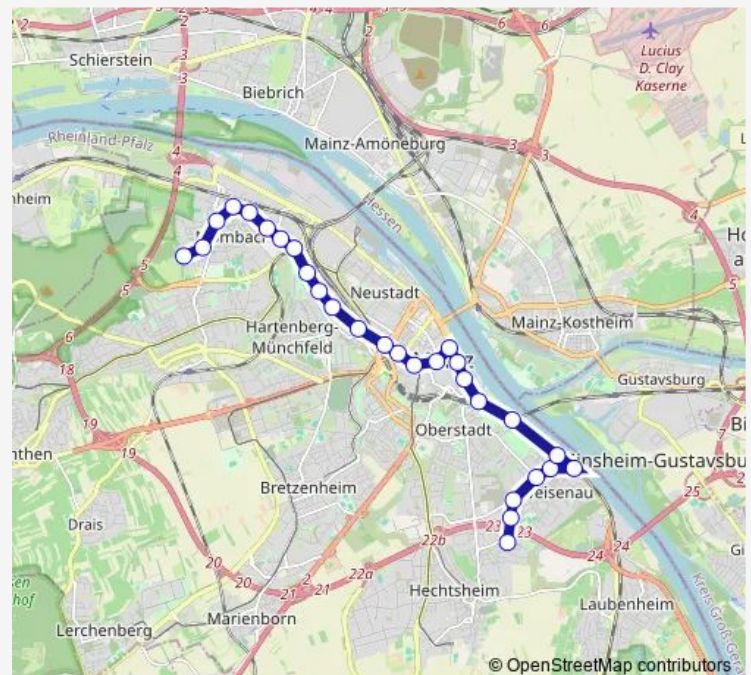

### Route schedule

Weisenau, Chana-Kahn-Straße — Mombach, Am Polygon

Monday 06:33-19:33

Tuesday 06:33-19:33

Wednesday 06:33-19:33

Thursday 06:33-19:33

Friday 06:33-19:33

Saturday 09:03-18:03

### Route info

Direction: Weisenau, Chana-Kahn-Straße

Stops: 30

Trip Duration: 0 hour 45 min

63

BusMaps

Hartenberg, Alte Lokhalle

Mombach, Zwerchallee