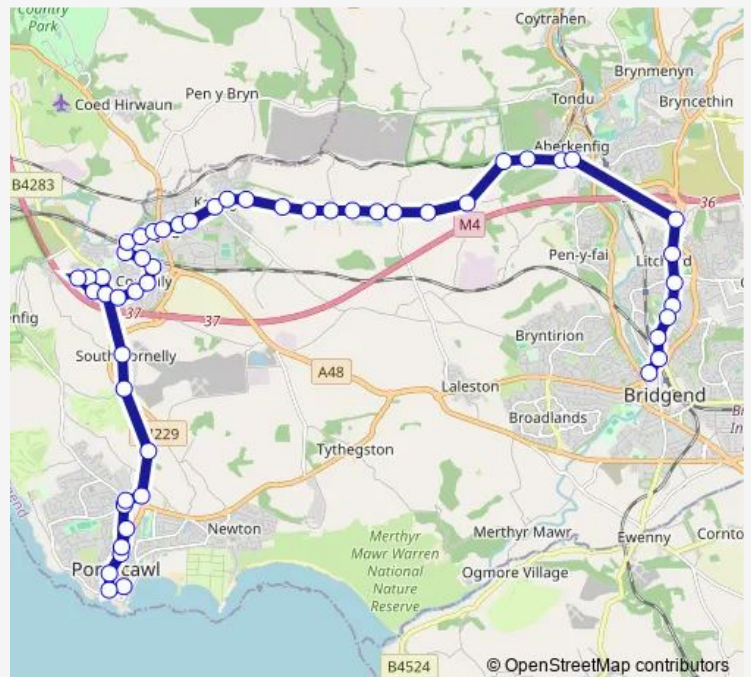

Cornelly Arms

Cornelly Cemetery

Ael-y-Bryn

Route schedule

Porthcawl Metrolink 2 — Bridgend Bus Station Stand 6

Monday 06:15-21:15

Tuesday 06:15-21:15

Wednesday 06:15-21:15

Thursday 06:15-21:15

Friday 06:15-21:15

Saturday 06:15-21:15

Sunday 08:35-17:35

Route info

Direction: Porthcawl Metrolink 2

Stops: 52

Trip Duration: 1 hour 1 min