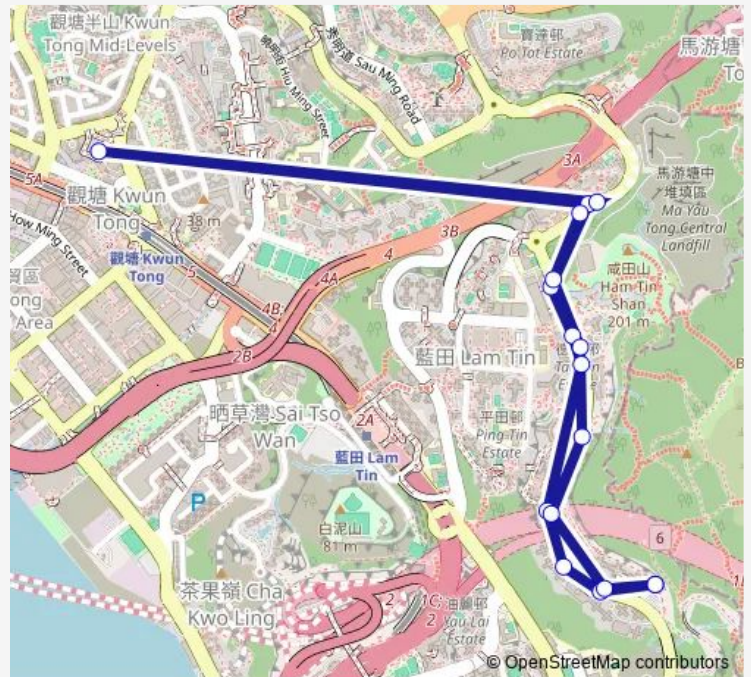

**Bus 63 LAM TIN (Kwong TIN Estate) - YUE MAN Square
Public Transport Interchange (Circular)**

[Go to website](#)

Direction
 KWONG TIN ESTATE BUS TERMINUS — KWONG TIN ESTATE BUS TERMINUS
 17 stops
[Open route schedule](#)

- KWONG TIN ESTATE BUS TERMINUS
- PIK WAN ROAD, OPPOSITE KWONG TIN COMMERCIAL CENTRE
- PIK WAN ROAD, OUTSIDE LUNG PAK HOUSE, HONG PAK COURT
- PIK WAN ROAD, OPPOSITE KWONG CHING HOUSE, KWONG TIN ESTATE
- PIK WAN ROAD, OUTSIDE TAK SHUI HOUSE, TAK TIN ESTATE
- PIK WAN ROAD, OUTSIDE TAK TIN ESTATE MULTI-STOREY CAR PARK
- PIK WAN ROAD, OUTSIDE TAK KING HOUSE, TAK TIN ESTATE
- LIN TAK ROAD, OUTSIDE CHOI TIN HOUSE, HING TIN ESTATE
- YUE MAN SQUARE PUBLIC TRANSPORT INTERCHANGE
- LIN TAK ROAD, OPPOSITE CHOI TIN HOUSE
- LIN TAK ROAD, OPPOSITE MEI TIN HOUSE
- PIK WAN ROAD, OUTSIDE TAK KING HOUSE, TAK TIN ESTATE
- PIK WAN ROAD, OUTSIDE TAK LOK HOUSE, TAK TIN ESTATE
- PIK WAN ROAD, OPPOSITE TAK LUNG HOUSE, TAK TIN ESTATE

Route info
 Direction: KWONG TIN ESTATE BUS TERMINUS
 Stops: 17
 Trip Duration: 0 hour 20 min

63 — LAM TIN (Kwong TIN Estate) - YUE MAN Square Public Transport Interchange (Circular) **BusMaps**

PIK WAN ROAD, OUTSIDE KWONG CHING HOUSE,
KWONG TIN ESTATE