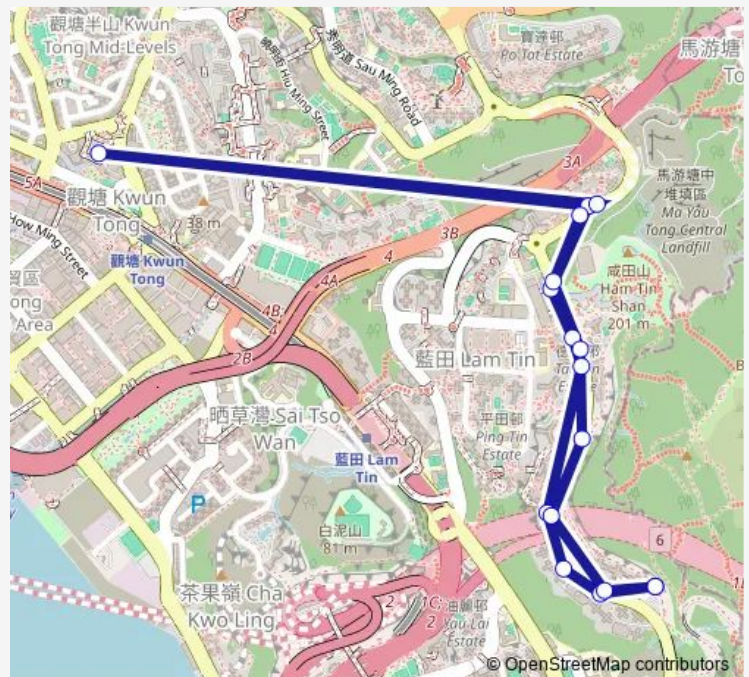

PIK WAN Road, Outside Kwong Ching House, Kwong TIN Estate

PIK WAN Road, Outside Kwong TIN Commercial Centre

Kwong TIN Estate BUS Terminus

Route schedule

Kwong TIN Estate BUS Terminus — Kwong TIN Estate BUS Terminus

Monday	06:00-24:00
Tuesday	06:00-24:00
Wednesday	06:00-24:00
Thursday	06:00-24:00
Friday	06:00-24:00
Saturday	06:00-24:00
Sunday	06:00-24:00

Route info

Direction: Kwong TIN Estate BUS Terminus

Stops: 17

Trip Duration: 0 hour 20 min

63 — LAM TIN (Kwong TIN Estate) - YUE MAN Square Public Transport Interchange (Circular) **BusMaps**

63 Bus time schedules and route maps are available in an offline PDF at busmaps.com. Use the busmaps.com website to see live bus times, train schedule or subway schedule, and step-by-step directions for all public transit in Kwun Tong