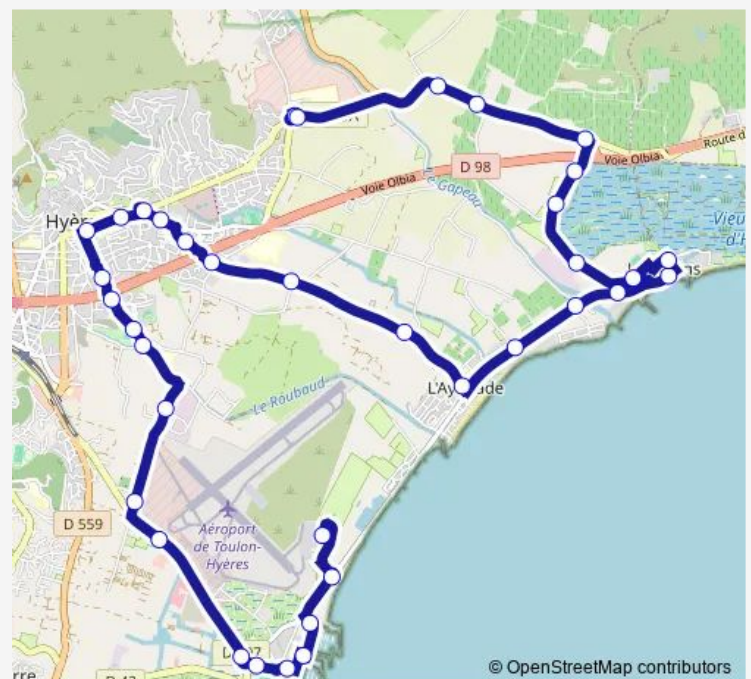

Saturday 08:00-20:00

Sunday 07:35-18:20

Route info

Direction: Aéroport Toulon Hyeres

Stops: 36

Trip Duration: 0 hour 38 min

Fontêtes

Ayguade

Friday 07:13-19:00

Saturday 07:00-19:00

Sunday 08:30-19:00

Route info

Direction: Moulin Premier

Stops: 37

Trip Duration: 0 hour 44 min

Olbius Riquier