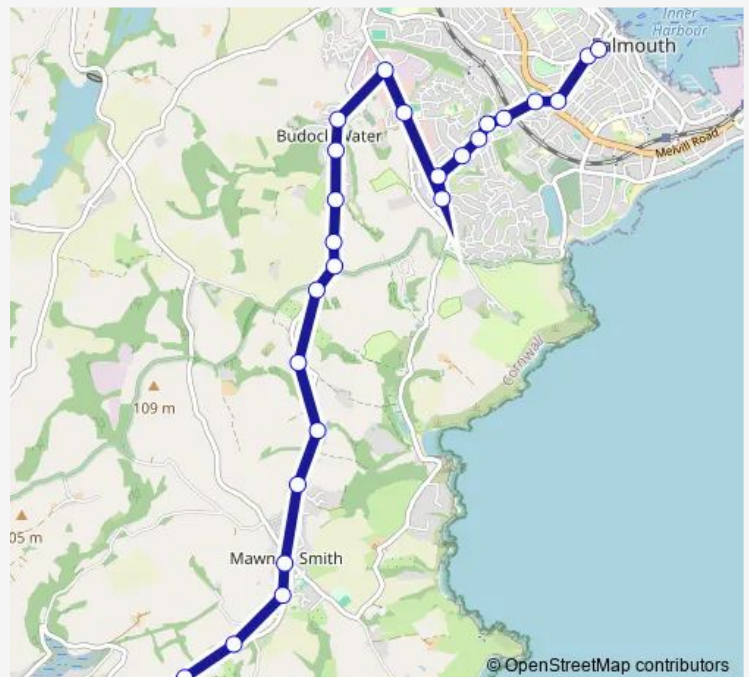

### Route schedule

Helford Passage Turn — The Moor B

Monday 09:28-17:28

Tuesday 09:28-17:28

Wednesday 09:28-17:28

Thursday 09:28-17:28

Friday 09:28-17:28

Saturday 09:28-17:28

### Route info

Direction: Helford Passage Turn

Stops: 26

Trip Duration: 0 hour 25 min

63 — Falmouth - Mawnan Smith - Helford Passage

East Rise

Penmere Chip Shop

Top of Killigrew St

## Route schedule

The Moor B — Helford Passage Turn

Monday 10:45-16:45

Tuesday 10:45-16:45

Wednesday 10:45-16:45

Thursday 10:45-16:45

Friday 10:45-16:45

Saturday 10:45-16:45

## Route info

Direction: The Moor B

Stops: 26

Trip Duration: 0 hour 25 min

63 Bus time schedules and route maps are available in an offline PDF at [busmaps.com](https://busmaps.com). Use the [busmaps.com](https://busmaps.com) website to see live bus times, train schedule or subway schedule, and step-by-step directions for all public transit in Falmouth