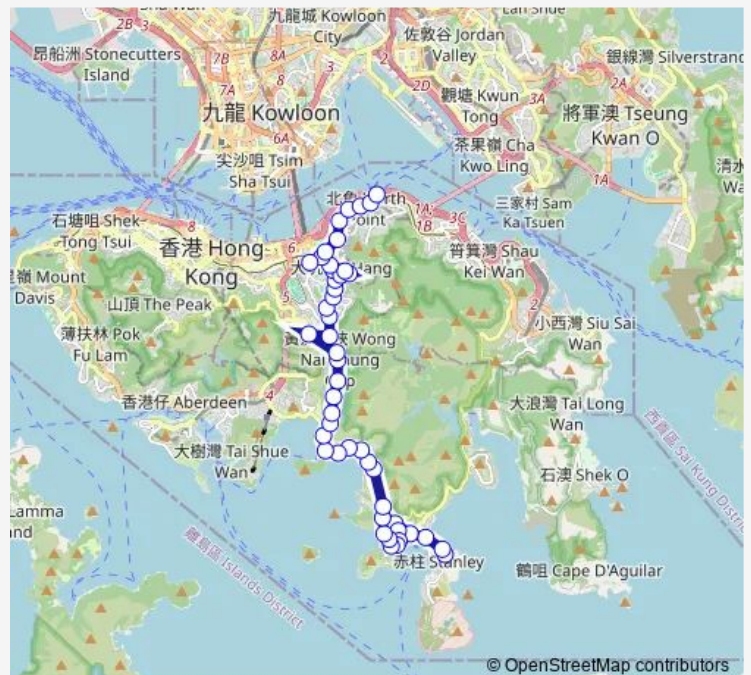

Friday 07:00

Saturday 07:00

Sunday —

Route info

Direction: [Ctb] Stanley Village

Stops: 45

Trip Duration: 0 hour 57 min

63 — North Point Ferry - Stanley Market

[Ctb] THE Brentwood, Repulse BAY Road

[Ctb] TAI TAM Reservoir Road, Wong NAI Chung GAP Road

[Ctb] Hong Kong Tennis Centre, Wong NAI Chung GAP Road

[Ctb] Woodland Heights, Wong NAI Chung GAP Road

[Ctb] Marymount Primary School, TAI Hang Road