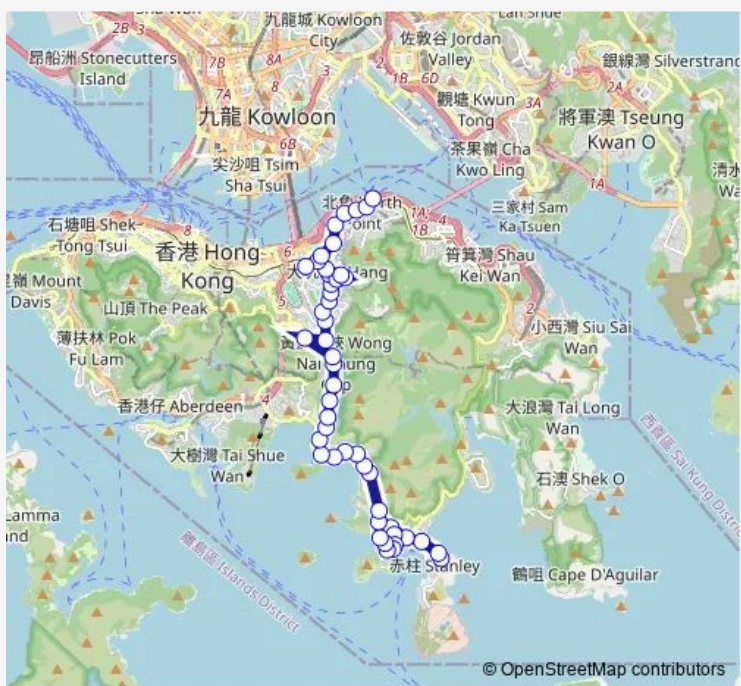

Bus 63 North Point Ferry - Stanley Market

[Go to website](#)

Direction
 [Ctb] Stanley Village — [Ctb] North Point Ferry Pier
 45 stops
[Open route schedule](#)

- [Ctb] Stanley Village
- [Ctb] Stanley Plaza
- [Ctb] Chun MA House MA Hang Estate, Cape Road
- [Ctb] Koon MA House MA Hang Estate, Cape Road
- [Ctb] Kwun YAM Temple, Cape Road
- [Ctb] Cypresswaver Villas, Cape Road
- [Ctb] Cape Drive, Cape Road
- [Ctb] Horizon Drive, Chung HOM KOK Road
- [Ctb] Chung HOM KOK Fire Station, Chung HOM KOK Road
- [Ctb] 11 Chung HOM KOK Road, Chung HOM KOK Road
- [Ctb] Headland Road, Repulse BAY Road
- [Ctb] 102 Repulse BAY Road, Repulse BAY Road
- [Ctb] 90 Repulse BAY Road, Repulse BAY Road
- [Ctb] Repulse BAY Villa, Repulse BAY Road
- [Ctb] Repulse BAY Beach, Repulse BAY Road
- [Ctb] Bellevue Drive, Repulse BAY Road
- [Ctb] Island Road, Repulse BAY Road
- [Ctb] Manhattan Tower, Repulse BAY Road
- [Ctb] Ming WAI Gardens, Repulse BAY Road
- [Ctb] Monte Verde, Repulse BAY Road
- [Ctb] 16 Repulse BAY Road, Repulse BAY Road

Route schedule
 [Ctb] Stanley Village — [Ctb] North Point Ferry Pier

Monday	07:00
Tuesday	07:00
Wednesday	07:00
Thursday	07:00
Friday	07:00
Saturday	07:00
Sunday	—

Route info
 Direction: [Ctb] Stanley Village
 Stops: 45
 Trip Duration: 0 hour 58 min

63 — North Point Ferry - Stanley Market **BusMaps**

[Ctb] THE Brentwood, Repulse BAY Road

[Ctb] TAI TAM Reservoir Road, Wong NAI Chung GAP Road

[Ctb] Hong Kong Tennis Centre, Wong NAI Chung GAP Road

[Ctb] Woodland Heights, Wong NAI Chung GAP Road