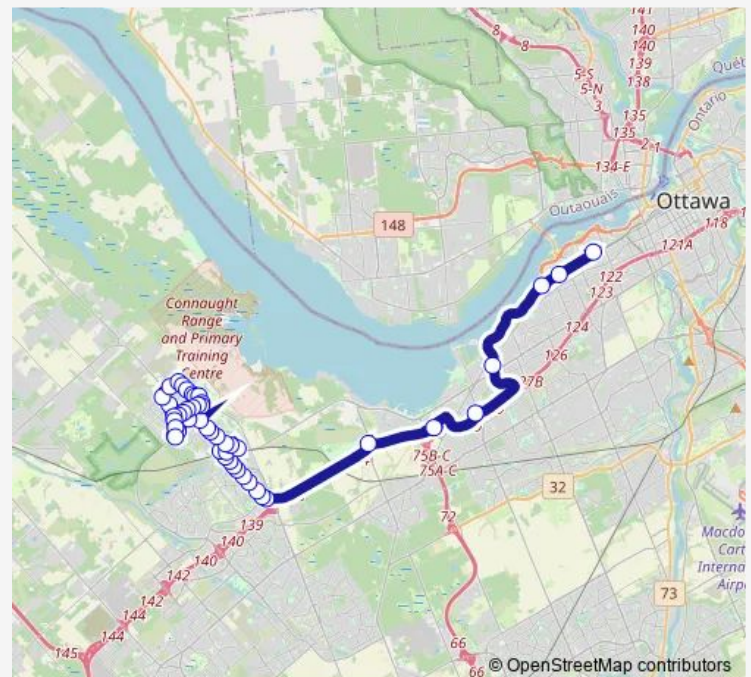

Schneider / Carling

Route schedule

Tunney'S Pasture — Innovation

Monday 05:05-05:51

Tuesday 05:05-05:51

Wednesday 05:05-05:51

Thursday 05:05-24:00

Friday 05:05-05:51

Saturday —

Sunday —

Route info

Direction: Tunney'S Pasture

Stops: 30

Trip Duration: 0 hour 40 min

Legget / AD. 309

Legget / AD. 350