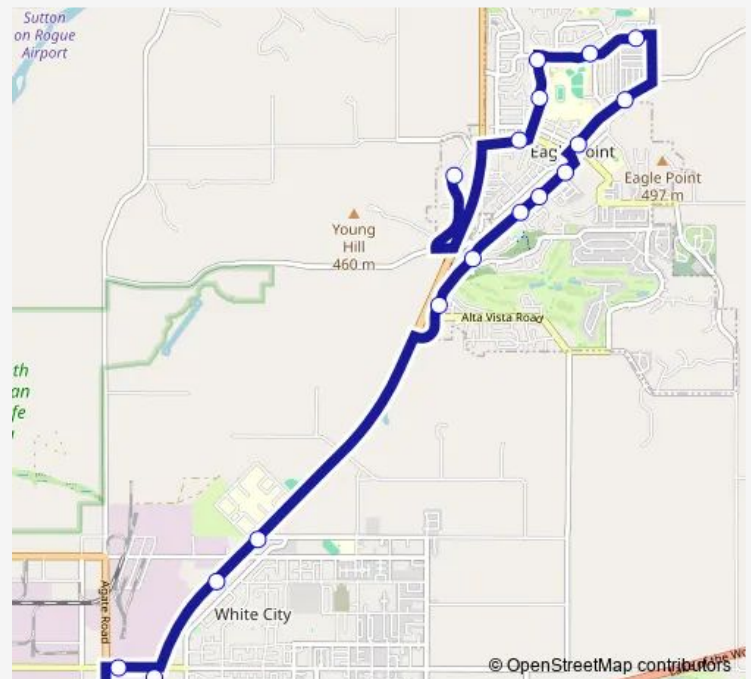

Route schedule

BUS Barn — White City - Cascade Shopping Center

Monday	05:30
Tuesday	05:30
Wednesday	05:30
Thursday	05:30
Friday	05:30
Saturday	06:30
Sunday	—

Route info

Direction: BUS Barn

Stops: 2

Trip Duration: 0 hour 30 min

63 — Eagle Point

Direction

White City - Cascade Shopping Center — Hannon Road - Eagle Point Walmart

18 stops

[Open route schedule](#)

White City - Cascade Shopping Center

Crater Lake Hwy - North of Leigh Wy

Route info

Direction: White City - Cascade Shopping Center

Stops: 2

Trip Duration: 0 hour 30 min

Direction

Hannon Road - Eagle Point Walmart — White City - Cascade Shopping Center

15 stops

[Open route schedule](#)

Route schedule

Hannon Road - Eagle Point Walmart — White City - Cascade Shopping Center

Monday 06:26-20:26

Tuesday 06:26-20:26

Wednesday 06:26-20:26

Thursday 06:26-20:26

Friday 06:26-20:26

Saturday 07:26-18:26