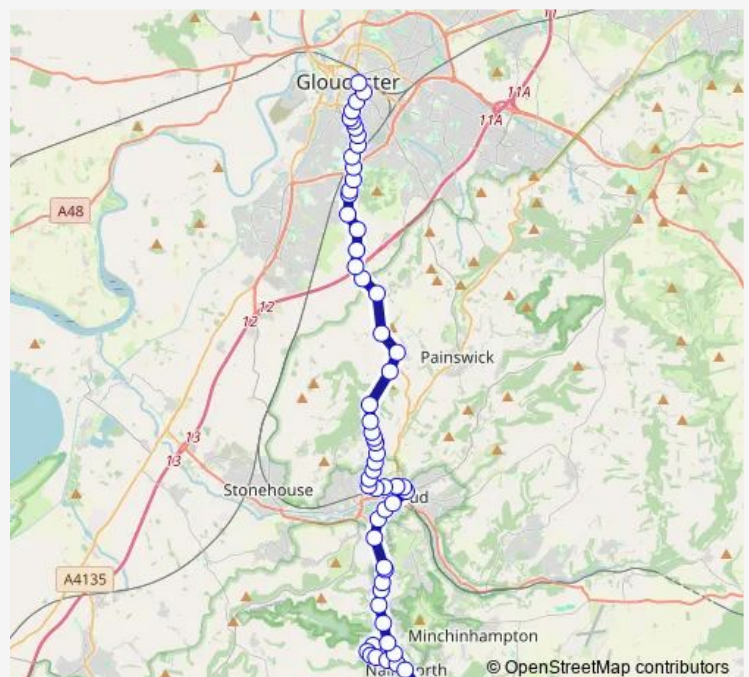

### Route schedule

Transport Hub — Nailsworth Primary School

Monday 06:30-19:40

Tuesday 06:30-19:40

Wednesday 06:30-19:40

Thursday 06:30-19:40

Friday 06:30-19:40

Saturday 08:00-19:40

### Route info

Direction: Transport Hub

Stops: 58

Trip Duration: 0 hour 54 min

63 — Gloucester - Forest Green

Rudge Hill House

Maitlands Wood

Scottsquar