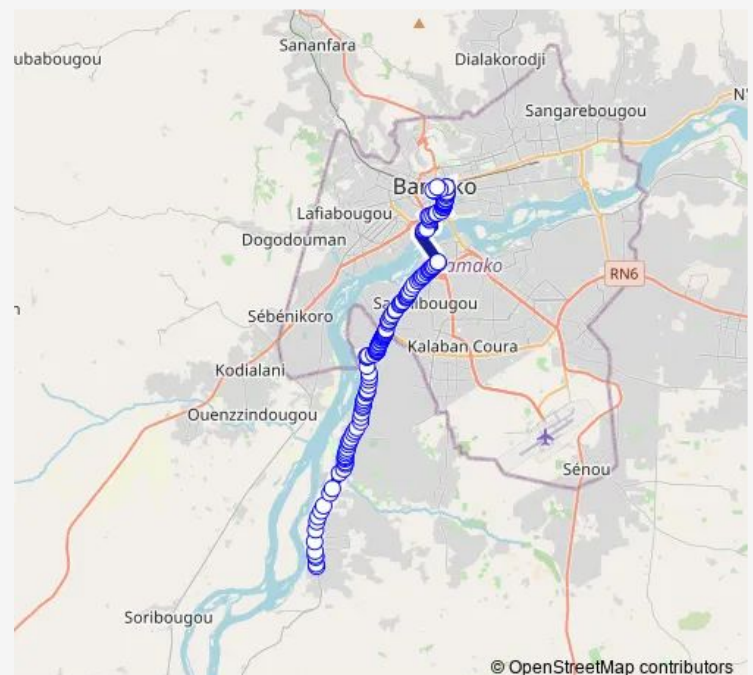

Pharmacie Carré

Missiri Da

Kabala Maternité Da

Route schedule

Terminus Ngolobougou 2 — Arrêt Ngolobougou

Monday 09:17

Tuesday 09:17

Wednesday 09:17

Thursday 09:17

Friday 09:17

Saturday 09:17

Sunday 09:17

Route info

Direction: Terminus Ngolobougou 2

Stops: 138

Trip Duration: 1 hour 31 min

© OpenStreetMap contributors

■ 63 — Sotrama 63 : Worocourou ⇌ Ngolobougou

BusMaps

Medersa So

Mobile Bah Place

Kabala Yoredah

Cocan Tournant

Virage Can

Station Yara

Sabougnouma Da

Ben Place

Rue Tiefôlô

Chèbani Station Nih

Rue Marché

Boutique Da

Chèbani Ecole So Da