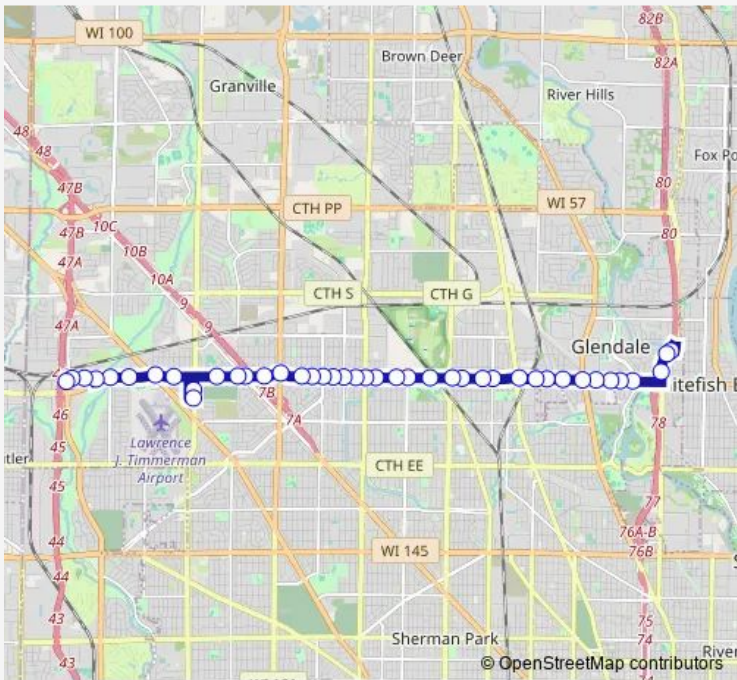

# Bus 63 Silver Spring Drive

[Go to website](#)

**Direction**  
 Bayshore — Lovers Lane & Silver Spring  
 42 stops  
[Open route schedule](#)

- Bayshore
- Port Washington & Towne Center
- Port Washington & Bayshore Lot
- Silver Spring & Milwaukee
- Silver Spring & Sunnypoint
- Silver Spring & Bridgewood
- Silver Spring & W1700
- Silver Spring & Green Bay
- Silver Spring & Crestwood
- Silver Spring & Bethmaur
- Silver Spring & N27
- Silver Spring & Teutonia
- Silver Spring & N35
- Silver Spring & N37
- Silver Spring & N41
- Silver Spring & Hopkins
- Silver Spring & W4600
- Silver Spring & N51
- Silver Spring & N53
- Silver Spring & N57
- Silver Spring & N60

**Route schedule**  
 Bayshore — Lovers Lane & Silver Spring

Monday	04:18-00:12 <sup>+1</sup>
Tuesday	04:18-00:12 <sup>+1</sup>
Wednesday	04:18-00:12 <sup>+1</sup>
Thursday	04:18-00:12 <sup>+1</sup>
Friday	04:18-00:12 <sup>+1</sup>
Saturday	05:50-23:29
Sunday	05:41-23:57

**Route info**  
 Direction: Bayshore  
 Stops: 42  
 Trip Duration: 0 hour 32 min

■ 63 — Silver Spring Drive **BusMaps**

Silver Spring & N62

Silver Spring & N64

Silver Spring & N66

Silver Spring & N68

Silver Spring & N70

## Route info

Direction: Lovers Lane & Silver Spring

Stops: 40

Trip Duration: 0 hour 30 min

Silver Spring & N41

Silver Spring & N37

Silver Spring & N35

Silver Spring & Teutonia