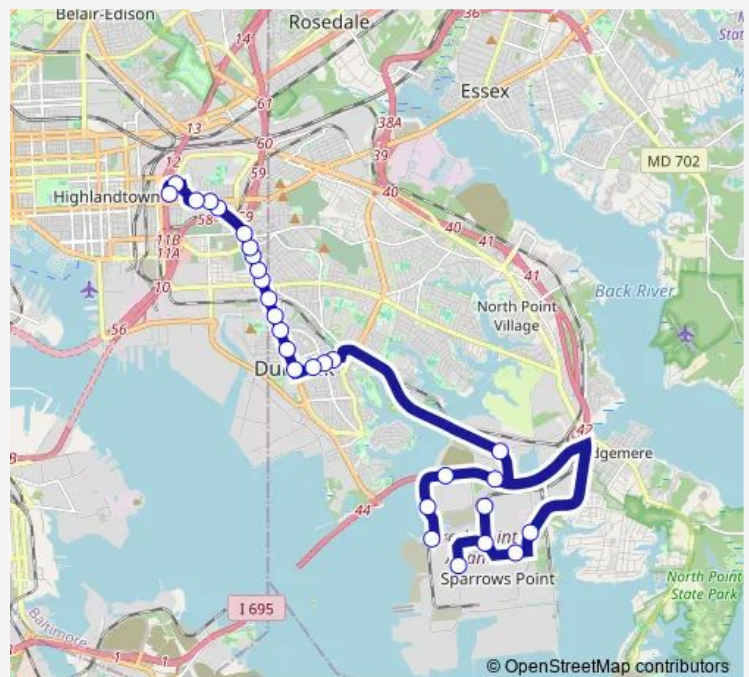

Sinclair LA & Erdman AVE fs wb

Edison HWY & Oliver ST sb

Edison HWY & Preston ST sb

Route schedule

Gardenville Loop AT Belair Rd — Bethlehem Blvd & Peninsula Expy mb

Monday 04:15-18:30

Tuesday 04:15-18:30

Wednesday 04:15-18:30

Thursday 04:15-18:30

Friday 04:15-18:30

Saturday 04:15-18:30

Sunday 04:18-18:30

Route info

Direction: Gardenville Loop AT Belair Rd

Stops: 61

Trip Duration: 1 hour 10 min

63 — Gardenville - Tradepoint Atlantic

Edison HWY & Biddle ST sb

Edison HWY & Madison ST sb

Monument ST & Bouldin ST eb

Highland AVE & Mcelderry ST sb

Highland AVE & Jefferson ST sb

Highland AVE & Fayette ST sb

Highland AVE & Baltimore ST sb

Lombard ST & Eaton ST eb

Lombard ST & Haven ST eb

Lombard ST & Ponca ST fs eb

Bayview Blvd & Hopkins-Bayview DR sb

Eastern AVE & Anglesea ST eb

Eastern AVE & Bonsal ST fs eb

Dundalk AVE & Folcroft ST mb sb