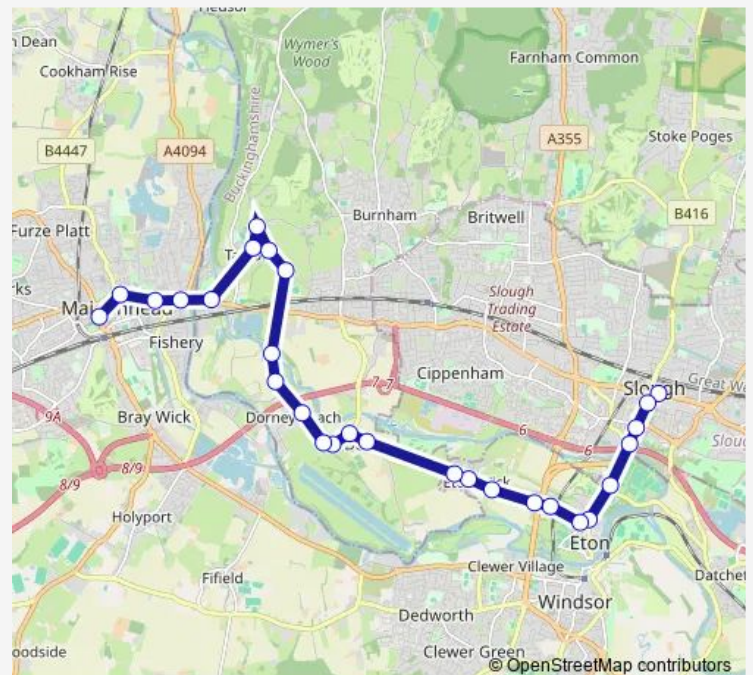

Thursday —

Friday 11:10

Saturday —

Sunday —

Route info

Direction: Wellington Street Stop G

Stops: 28

Trip Duration: 0 hour 33 min

Frascati Way

Direction

Frascati Way — Wellington Street Stop G

33 stops

[Open route schedule](#)

Frascati Way

Broadway

York Road East

Friday

14:35

Saturday

—

Sunday

—

Route info

Direction: Frascati Way

Stops: 33

Trip Duration: 0 hour 34 min

Broken Furlong

Keats Lane

Eton College

Pococks Lane

Windsor Road Mcdonalds

Albert Street