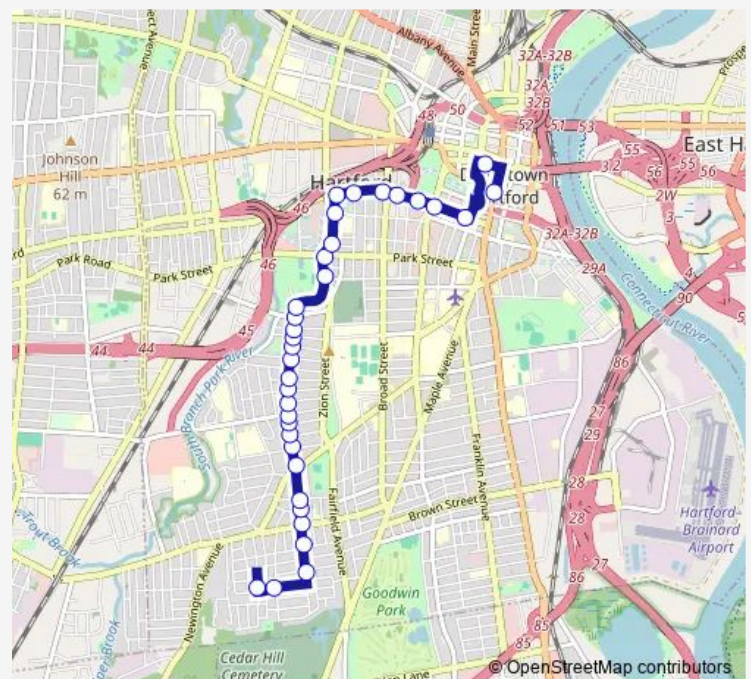

### Route schedule

Mountain St @ Princeton St — Main St @ Bushnell Plaza

Monday 06:07-18:42

Tuesday 06:07-18:42

Wednesday 06:07-18:42

Thursday 06:07-18:42

Friday 06:07-18:42

Saturday 07:40-17:40

### Route info

Direction: Mountain St @ Princeton St

Stops: 34

Trip Duration: 0 hour 26 min

63 — Hillside Ave

Park Ter @ Ward St

Park Ter @ Park St

Park Ter @ Putnam Hts