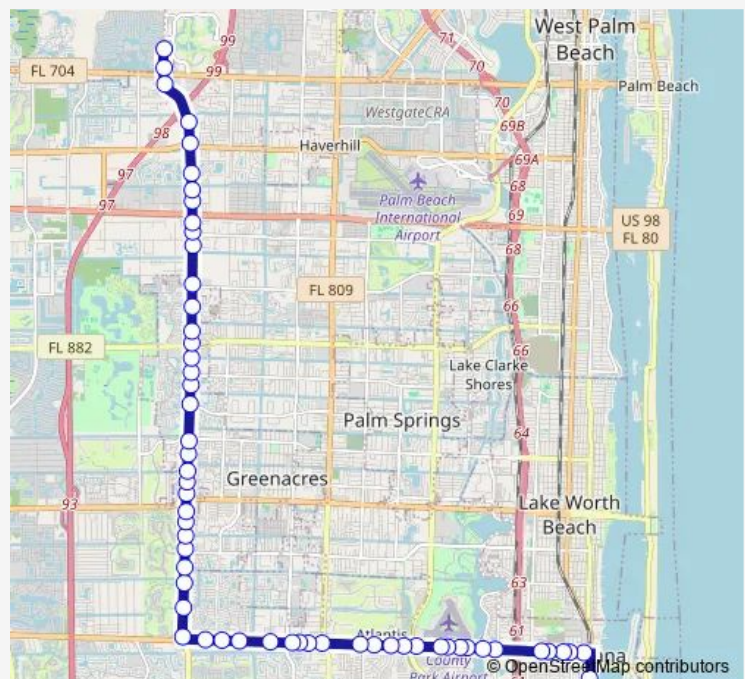

Saturday 07:45-17:45

Sunday 08:45-17:45

Route info

Direction: Central Blvd at Dixie Hwy

Stops: 60

Trip Duration: 0 hour 43 min

63 — Vista CTR-US1 via JOG/Lantana

Lantana RD at Wichita Dr

Lantana RD at Desota Rd

Lantana RD at Haverhill

Lantana RD at S 52nd DR/ AM-German

Lantana RD at Chesnut Hill Rd

Lantana RD at Edgecliff Ave

Lantana RD at Brentwood Blvd

JOG RD at Lantana Rd

JOG RD at Brentwood Blvd