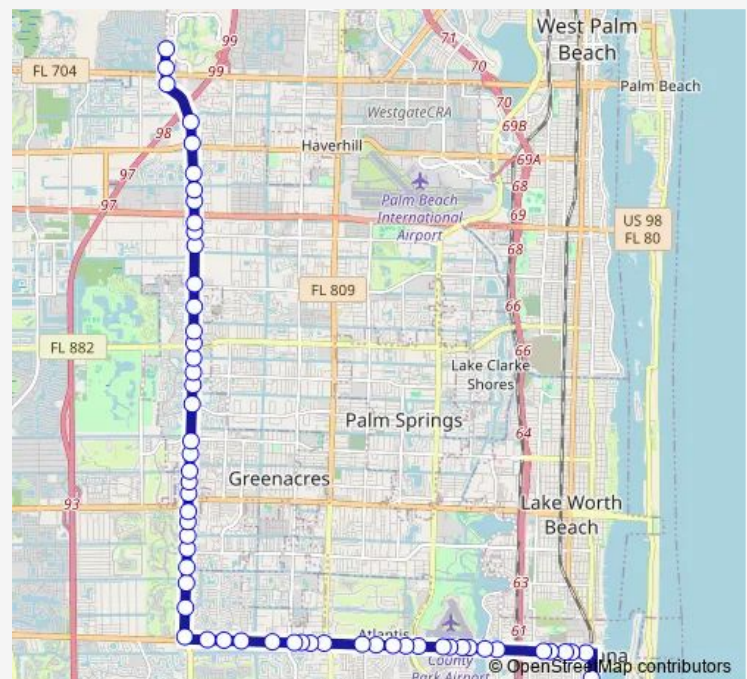

### Route schedule

Central Blvd at Dixie Hwy — JOG RD at PBC Vista CTR Ent

Monday 05:45-19:45

Tuesday 05:45-19:45

Wednesday 05:45-19:45

Thursday 05:45-19:45

Friday 05:45-19:45

Saturday 07:45-18:00

### Route info

Direction: Central Blvd at Dixie Hwy

Stops: 60

Trip Duration: 0 hour 50 min

63 — Vista CTR-US1 via JOG/Lantana

Lantana RD at Wichita Dr

Lantana RD at Desota Rd

Lantana RD at Haverhill