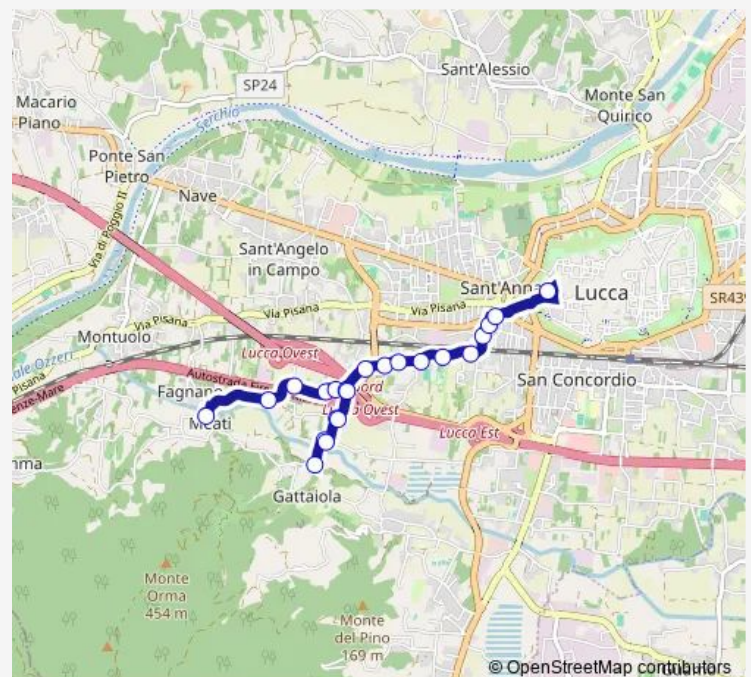

Thursday 08:00-19:05

Friday 08:00-19:05

Saturday 08:00-19:05

Sunday —

Route info

Direction: Piazzale Verdi

Stops: 24

Trip Duration: 0 hour 18 min

63 — Verdi-S.Donato-Gattaiola-Meati

Via Meati Civ.2480

Via Meati P.Te Autostrada

Meati Capolinea

Direction

Palatucci — Meati Capolinea

23 stops

[Open route schedule](#)

Saturday

—

Sunday

—

Route info

Direction: Meati Capolinea

Stops: 22

Trip Duration: 0 hour 18 min