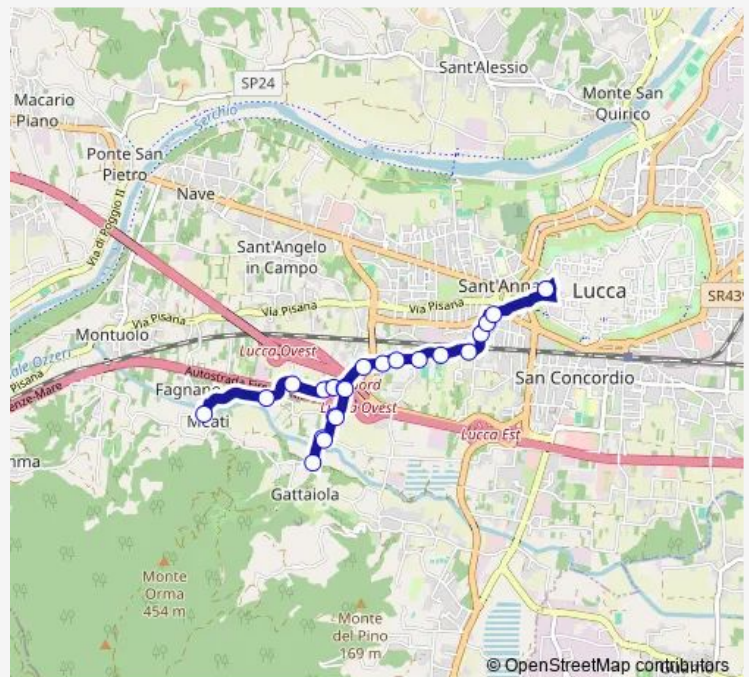

Thursday 08:00-19:05

Friday 08:00-19:05

Saturday 08:00-19:05

Sunday —

Route info

Direction: Piazzale Verdi

Stops: 24

Trip Duration: 0 hour 18 min

63 — Verdi-S.Donato-Gattaiola-Meati

Via Meati Civ.2480

Via Meati P.Te Autostrada

Meati Capolinea

Direction

Palatucci — Meati Capolinea

23 stops

[Open route schedule](#)