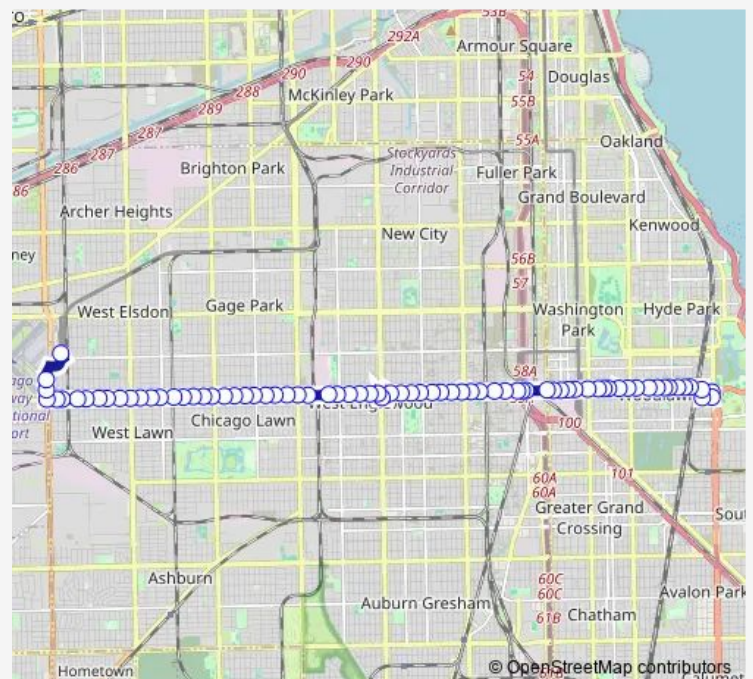

63rd Street & Prairie

63rd Street & Indiana

63rd Street & Michigan

Route schedule

Stony Island & 63rd/64th — Kedzie & 63rd Place Terminal

Monday 07:57-16:32

Tuesday 07:57-16:32

Wednesday 07:57-16:32

Thursday 07:57-16:32

Friday 07:57-16:32

Saturday 11:30-18:00

Sunday 10:47-17:37

Route info

Direction: Stony Island & 63rd/64th

Stops: 56

Trip Duration: 0 hour 46 min

63 — 63rd

63rd Street & Wabash

63rd Street & State

63rd Street & Wentworth

63rd Red Line Station

63rd Street & Yale

63rd Street & Stewart

63rd Street & Normal

63rd Street & Lowe

63rd Street & Union

63rd Street & Halsted (Green Line)

63rd Street & Peoria

63rd Street & Morgan

63rd Street & Aberdeen

63rd Street & Racine

63rd Street & Throop