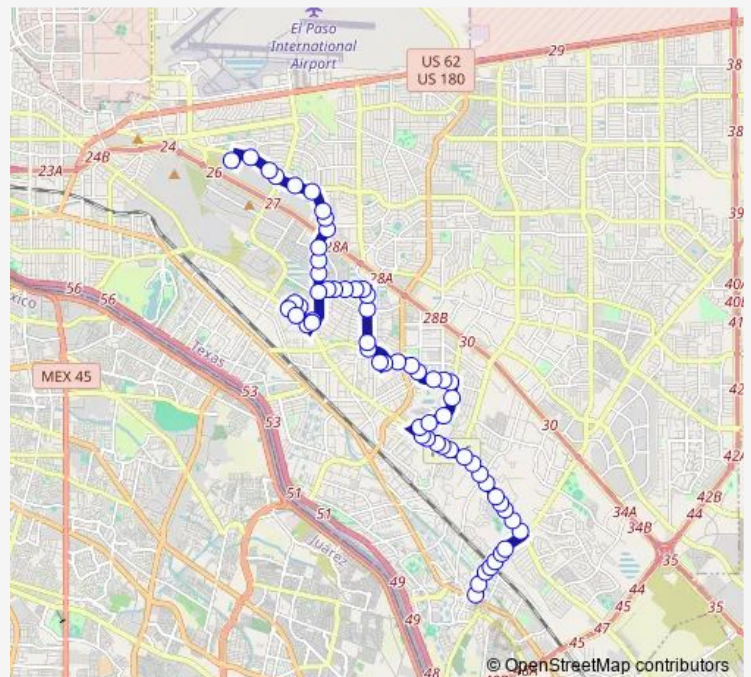

North LoopLa Promesa

Valle Verde Campus Bay 1

Eppc Bay 2

**Route schedule**

Eastside Terminal Bay D — Mission Valley Platform C

Monday 05:30-20:30

Tuesday 05:30-20:30

Wednesday 05:30-20:30

Thursday 05:30-20:30

Friday 05:30-20:30

Saturday 05:30-19:30

Sunday —

**Route info**

Direction: Eastside Terminal Bay D

Stops: 64

Trip Duration: 0 hour 56 min

63 — Missionvalley via Eastside Terminal

North LoopWarnock

North LoopRoselane

HunterAdobe

7510 MonterreyTampico

7544 MonterreyLadera

7704 MonterreyAmeca

7740 MonterreyGiles