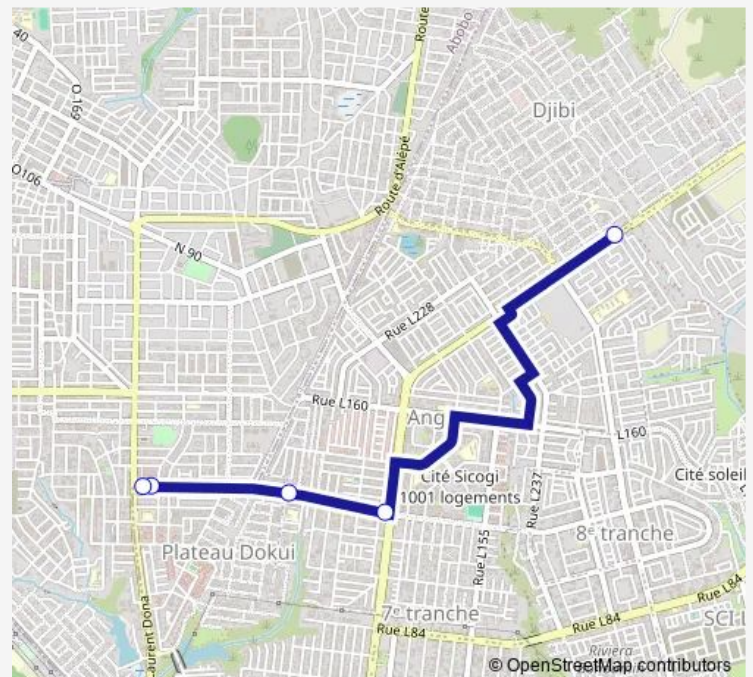

Bus woro woro : Abobo Azur Mobil ↔ Angré Château

[Go to website](#)

Direction

Angré Château — Azur Mobile

5 stops

[Open route schedule](#)

Angré Château

22ème

Mahou

Marché

Azur Mobile

Route schedule

Angré Château — Azur Mobile

Monday	06:00
Tuesday	06:00
Wednesday	06:00
Thursday	06:00
Friday	06:00
Saturday	06:00
Sunday	06:00

Route info

Direction: Angré Château

Stops: 5

Trip Duration: 0 hour 30 min

woro woro : Abobo Azur Mobil ↔ Angré Château

Direction

Azur Mobile — Angré Château Fin Goudron

4 stops

[Open route schedule](#)

Azur Mobile

Route info

Direction: Azur Mobile

Stops: 4

Trip Duration: 0 hour 20 min

Bus time schedules and route maps are available in an offline PDF at busmaps.com. Use the busmaps.com website to see live bus times, train schedule or subway schedule, and step-by-step directions for all public transit in Abidjan