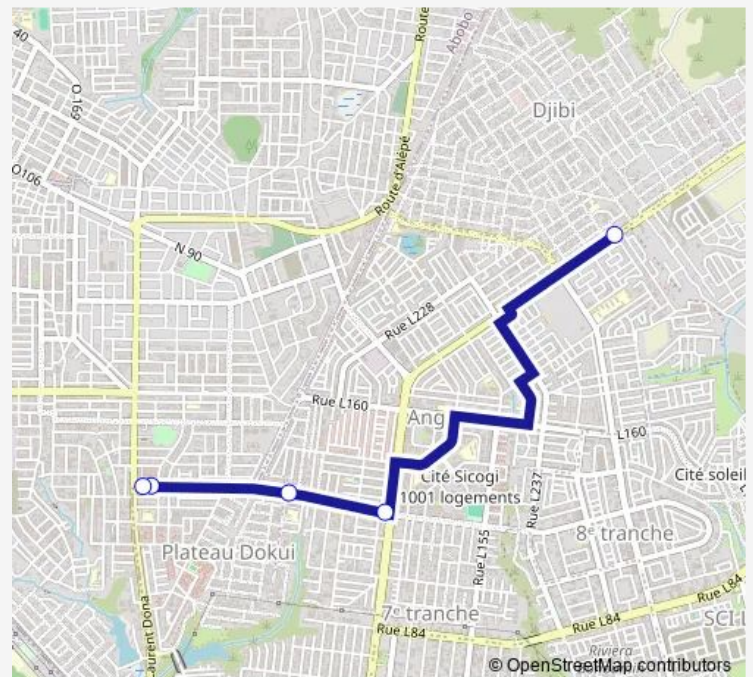

Bus woro woro : Abobo Azur Mobil ↔ Angré Château

[Go to website](#)

Direction

Angré Château — Azur Mobile

5 stops

[Open route schedule](#)

Angré Château

22ème

Mahou

Marché

Azur Mobile

Route schedule

Angré Château — Azur Mobile

Monday	06:00
Tuesday	06:00
Wednesday	06:00
Thursday	06:00
Friday	06:00
Saturday	06:00
Sunday	06:00

Route info

Direction: Angré Château

Stops: 5

Trip Duration: 0 hour 30 min

woro woro : Abobo Azur Mobil ↔ Angré Château

Direction

Azur Mobile — Angré Château Fin Goudron

4 stops

[Open route schedule](#)

Azur Mobile

Route info

Direction: Azur Mobile

Stops: 4

Trip Duration: 0 hour 20 min

Bus time schedules and route maps are available in an offline PDF at busmaps.com. Use the busmaps.com website to see live bus times, train schedule or subway schedule, and step-by-step directions for all public transit in Abidjan