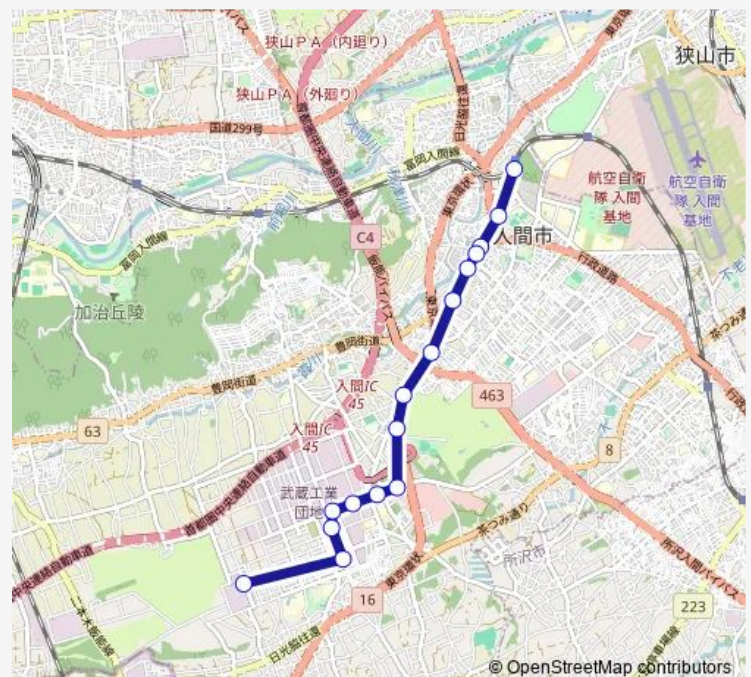

### Route schedule

入間市駅 — 中村屋 武蔵工場

Monday 07:13

Tuesday 07:13

Wednesday 07:13

Thursday 07:13

Friday 07:13

Saturday 07:13

### Route info

Direction: 入間市駅

Stops: 16

Trip Duration: 0 hour 25 min

入市 6 2 Bus time schedules and route maps are available in an offline PDF at [busmaps.com](https://busmaps.com). Use the [busmaps.com](https://busmaps.com) website to see live bus times, train schedule or subway schedule, and step-by-step directions for all public transit in Iruma