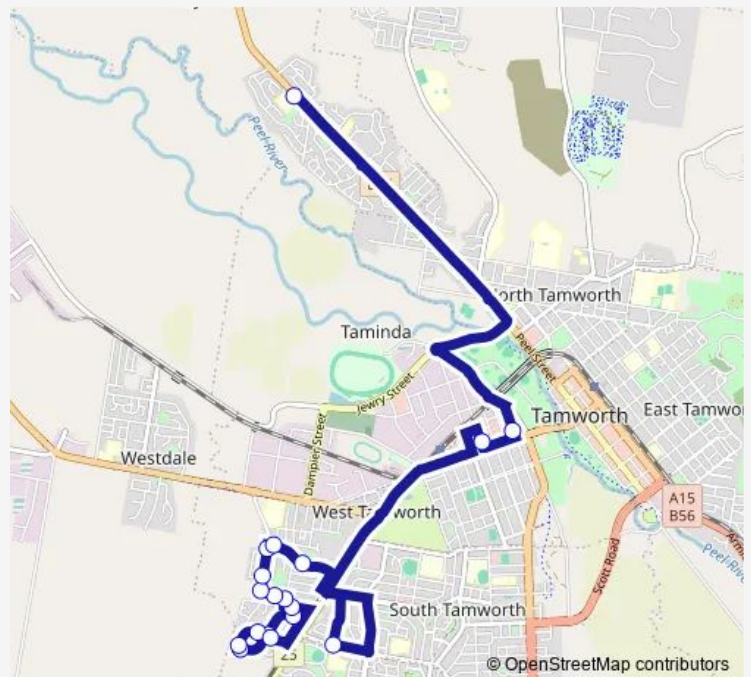

Thursday 08:21

Friday 08:21

Saturday —

Sunday —

**Route info**

Direction: Coledale Community Centre, Kenny Dr

Stops: 18

Trip Duration: 0 hour 35 min

## Direction

St Edward's Infants School, Robert St — Belmore St Opp Hudson St

23 stops

[Open route schedule](#)

St Edward's Infants School, Robert St

St Edward's Primary School, Hillvue Rd

Hillvue Public School, Hillvue Rd

## Route schedule

St Edward's Infants School, Robert St — Belmore St Opp Hudson St

Monday 15:05

Tuesday 15:05

Wednesday 15:05

Thursday 15:05

Friday 15:05

Saturday —

## Route info

Direction: St Edward's Infants School, Robert St

Stops: 23

Trip Duration: 1 hour 5 min

S210 School Bus time schedules and route maps are available in an offline PDF at [busmaps.com](https://busmaps.com). Use the [busmaps.com](https://busmaps.com) website to see live bus times, train schedule or subway schedule, and step-by-step directions for all public transit in Tamworth