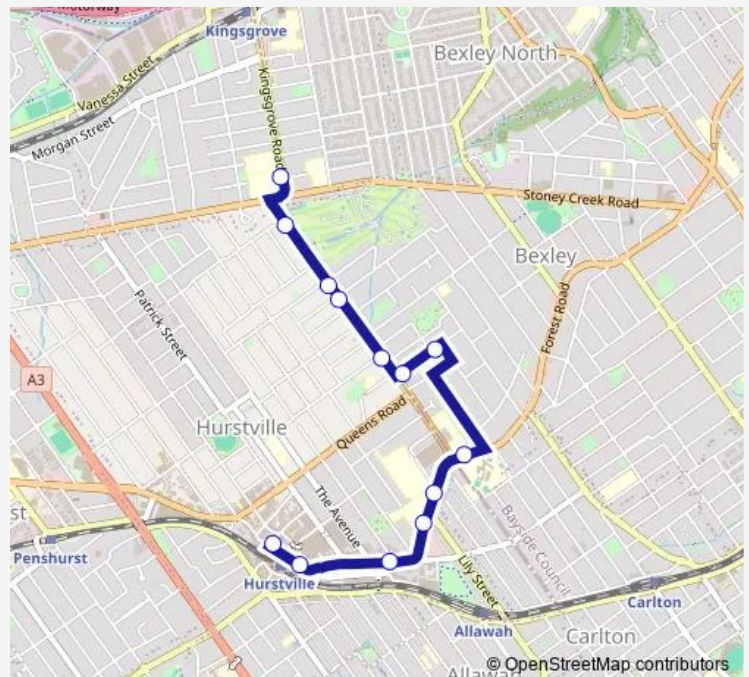

School Bus S210 Hurstville Station to St Ursulas College, Kingsgrove

[Go to website](#)

Direction

Hurstville Station, Stand A — Kingsgrove High School, Kingsgrove Rd

13 stops

[Open route schedule](#)

Hurstville Station, Stand A

Westfield Hurstville, Forest Rd

Forest Rd At Hudson St

Hurstville Public School, Forest Rd

Forest Rd At Kenwyn St

Bethany College, Forest Rd

Kenyon Rd After Haig St

Kenyon Rd At Croydon Rd

Croydon Rd At Bristol Rd

Croydon Rd At Beronga Av

Croydon Rd At Moore St

Croydon Rd At Barnards Av

Kingsgrove High School, Kingsgrove Rd

Route schedule

Hurstville Station, Stand A — Kingsgrove High School, Kingsgrove Rd

Monday 08:15

Tuesday 08:15

Wednesday 08:15

Thursday 08:15

Friday 08:15

Saturday —

Sunday —

Route info

Direction: Hurstville Station, Stand A

Stops: 13

Trip Duration: 0 hour 15 min