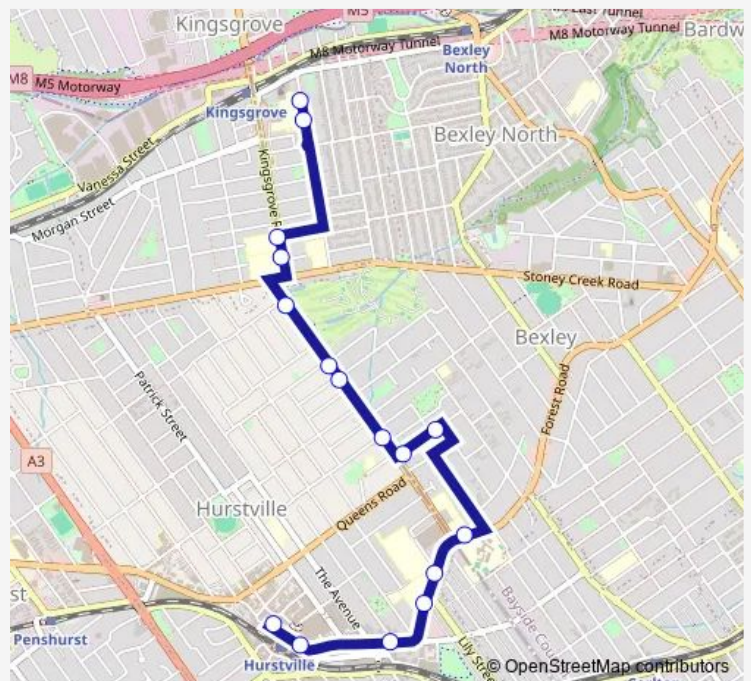

Westfield Hurstville, Forest Rd

Forest Rd At Hudson St

Hurstville Public School, Forest Rd

Forest Rd At Kenwyn St

Bethany College, Forest Rd

Kenyon Rd Before St Vincent St

Kenyon Rd At Croydon Rd

Croydon Rd At Bristol Rd

Croydon Rd At Beronga Av

Croydon Rd At Moore St

Croydon Rd At Barnards Av

Kingsgrove High School, Kingsgrove Rd

Kingsgrove Public School, Kingsgrove Rd

Our Lady Of Fatima Primary School, Caroline St

Saint Ursulas College, Caroline St

Route schedule

Hurstville Station, Stand A — Saint Ursulas College, Caroline St

Monday 08:15

Tuesday 08:15

Wednesday 08:15

Thursday 08:15

Friday 08:15

Saturday —

Sunday —

Route info

Direction: Hurstville Station, Stand A

Stops: 16

Trip Duration: 0 hour 18 min

S210 — Hurstville Station to St Ursulas College, Kingsgrove

S210 School Bus time schedules and route maps are available in an offline PDF at busmaps.com. Use the busmaps.com website to see live bus times, train schedule or subway schedule, and step-by-step directions for all public transit in Sydney