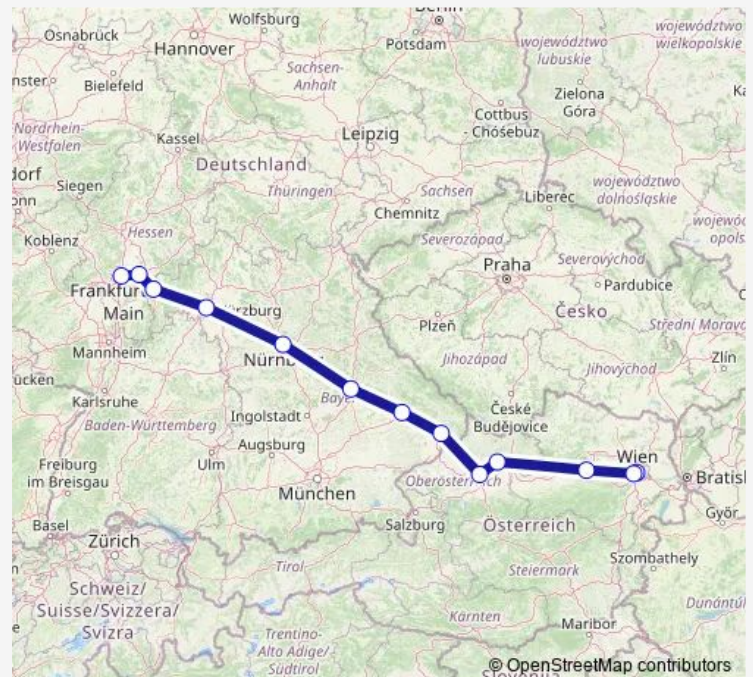

Wels Hbf

Passau Hbf

Plattling

Regensburg Hbf

Nürnberg Hbf

Würzburg Hbf

Aschaffenburg Hbf

Hanau Hbf

Frankfurt(Main)Hbf

### Route schedule

Wien Hbf — Frankfurt(Main)Hbf

Monday 17:15

Tuesday 17:15

Wednesday 17:15

Thursday 17:15

Friday 17:15

Saturday 17:15

### Route info

Direction: Wien Hbf

Stops: 13

Trip Duration: 6 hour 25 min

ICE 20

BusMaps

ICE 20 Rail time schedules and route maps are available in an offline PDF at [busmaps.com](https://busmaps.com). Use the [busmaps.com](https://busmaps.com) website to see live bus times, train schedule or subway schedule, and step-by-step directions for all public transit in Vienna