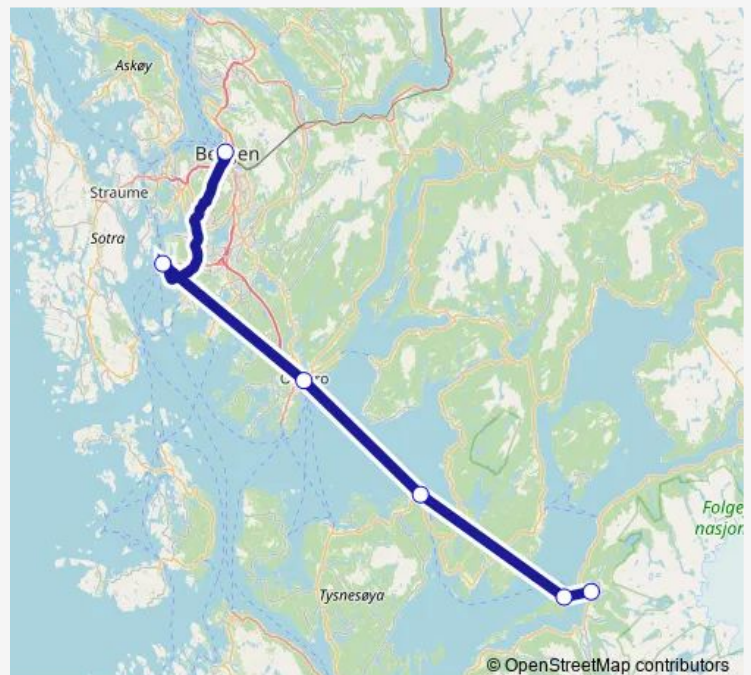

Route schedule

Rosendal båtkai — Rosendal båtkai

Monday	06:30-18:25
Tuesday	10:45-18:25
Wednesday	06:30-18:25
Thursday	10:45-18:25
Friday	10:45-18:25
Saturday	—
Sunday	16:10

Route info

Direction: Rosendal båtkai

Stops: 3

Trip Duration: 0 hour 10 min

■ 2075 — Hardangerfjordekspressen

BusMaps

Direction

Strandkai terminalen båtkai — Rosendal båtkai

6 stops

[Open route schedule](#)