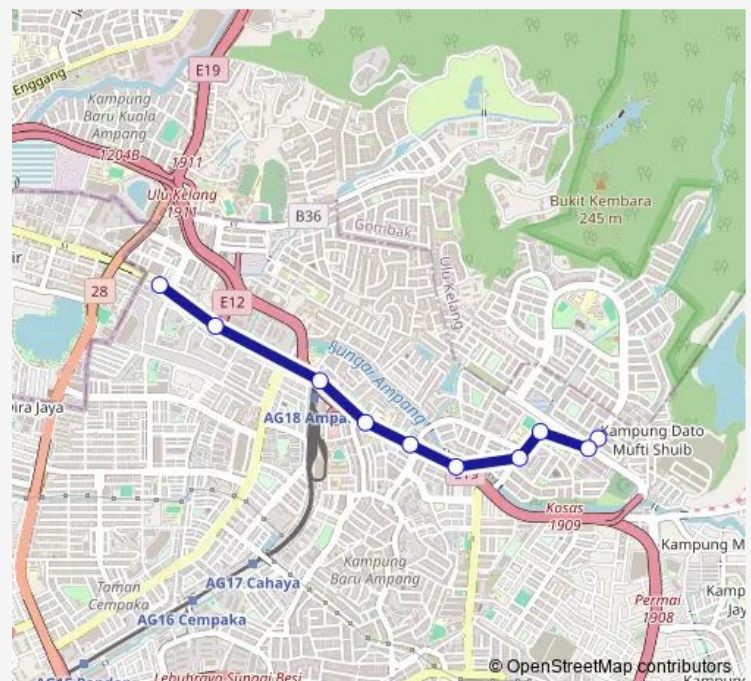

Hab Bas Ampang Point, Jalan Ampang

Route schedule

Bukit Indah, Stand 23, Jalan Bukit Indah Utama — Hab Bas Ampang Point, Jalan Ampang

Monday	06:00
Tuesday	06:00
Wednesday	06:00
Thursday	06:00
Friday	06:00
Saturday	06:00
Sunday	06:00

Route info

Direction: Bukit Indah, Stand 23, Jalan Bukit Indah Utama

Stops: 10

Trip Duration: 17 hour 0 min

T320 — Bukit Indah

Direction

Hab Bas Ampang Point, Jalan Ampang — Bukit Indah, Stand 23, Jalan Bukit Indah Utama

16 stops

[Open route schedule](#)

Hab Bas Ampang Point, Jalan Ampang

Ampang Point, Jalan Ampang

Desa 288, Jalan Ampang

Taman Dato Ahmad Razali, Jalan Ampang

Stesen LRT Ampang (opp.), Jalan Ampang

Dewan Ahmad Razali, Jalan Ampang

Monday 06:00

Tuesday 06:00

Wednesday 06:00

Thursday 06:00

Friday 06:00

Saturday 06:00

Sunday 06:00

Route info