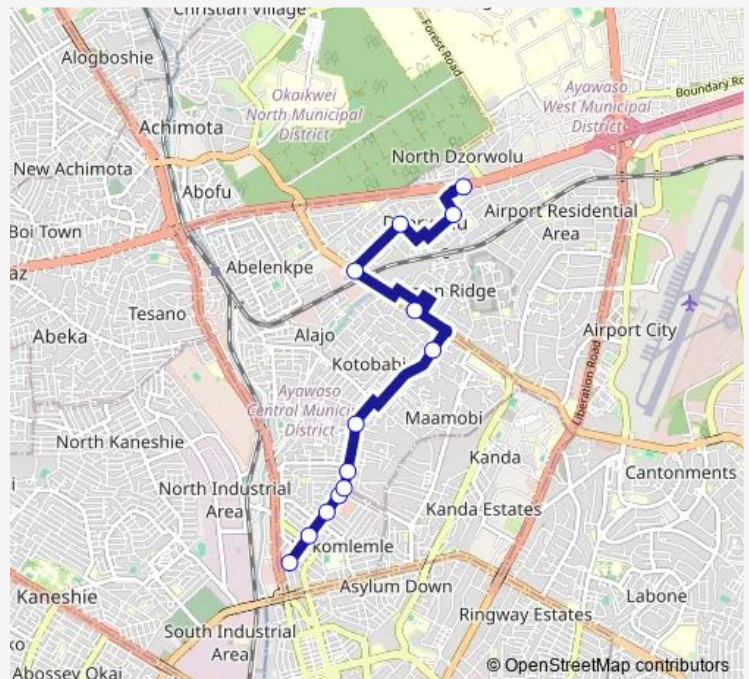

Thursday 15:30

Friday 15:30

Saturday 15:30

Sunday 15:30

Route info

Direction: Terminal Kokomlemle

Stops: 13

Trip Duration: 0 hour 43 min

■ 298B — Kokomlemle to Dzorwulu Station

298B Bus time schedules and route maps are available in an offline PDF at busmaps.com. Use the busmaps.com website to see live bus times, train schedule or subway schedule, and step-by-step directions for all public transit in Accra