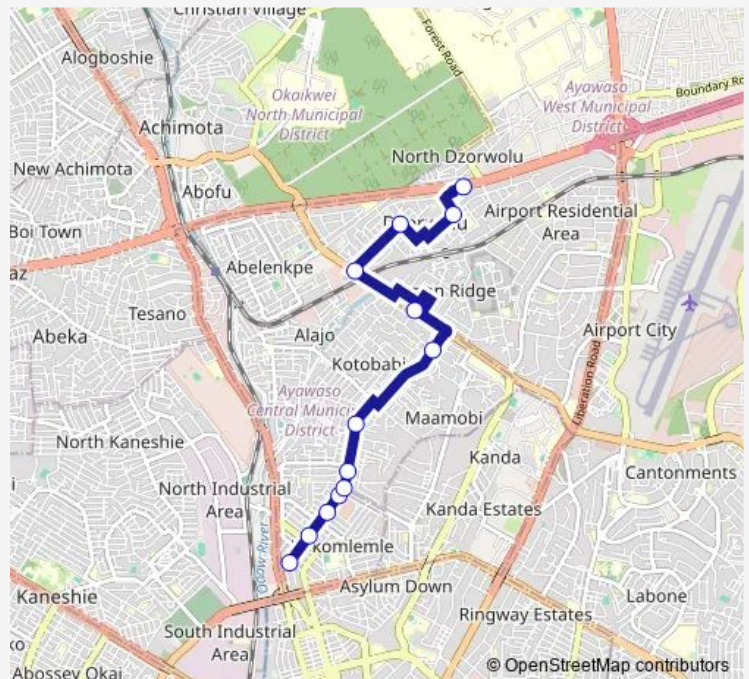

Terminal Dzorwulu Station

### Route schedule

Terminal Kokomlemle — Terminal Dzorwulu Station

Monday 15:30

Tuesday 15:30

Wednesday 15:30

Thursday 15:30

Friday 15:30

Saturday 15:30

### Route info

Direction: Terminal Kokomlemle

Stops: 13

Trip Duration: 0 hour 43 min

■ 298b — Kokomlemle to Dzorwulu Station

298b Bus time schedules and route maps are available in an offline PDF at [busmaps.com](https://busmaps.com). Use the [busmaps.com](https://busmaps.com) website to see live bus times, train schedule or subway schedule, and step-by-step directions for all public transit in Accra