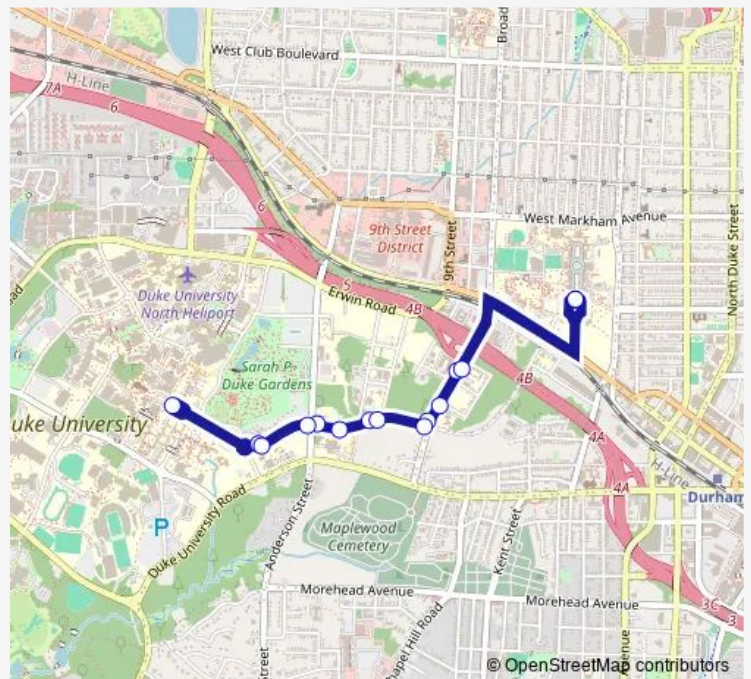

[Go to website](#)

**Direction**  
 East Campus Quad — East Campus Quad  
 15 stops  
[Open route schedule](#)

- East Campus Quad
- Swift Ave at 300 Swift Apts
- Swift Ave at Campus Dr
- Campus Dr at Nasher (Westbound)
- Campus Dr at Anderson St (Westbound)
- Campus Dr at Chapel Circle (Admissions)
- West Campus Chapel (Abele Quad)
- Campus Dr at Chapel Circle (Eb)
- Campus Dr at Anderson St (Eastbound)
- Campus Dr at Nasher (Eastbound)
- Campus Dr at Central Campus (Eastbound)
- Campus Dr at Swift Ave (Eb)
- Swift Ave at Faber St
- Swift Avenue at Caswell Pl (Eb)
- East Campus Quad

Route schedule  
 East Campus Quad — East Campus Quad

Monday	—
Tuesday	—
Wednesday	—
Thursday	—
Friday	—
Saturday	07:36-20:48
Sunday	07:36-20:48

Route info  
 Direction: East Campus Quad  
 Stops: 15  
 Trip Duration: 0 hour 21 min

■ Csf — C1-Swift Weekend

Csf Bus time schedules and route maps are available in an offline PDF at busmaps.com. Use the busmaps.com website to see live bus times, train schedule or subway schedule, and step-by-step directions for all public transit in Durham

The schedule is provided in the local timezone. Times with "(+1)" indicate departures on the next day.

PDF file created on 2025-02-26

2024 BusMaps.com - All Rights Reserved