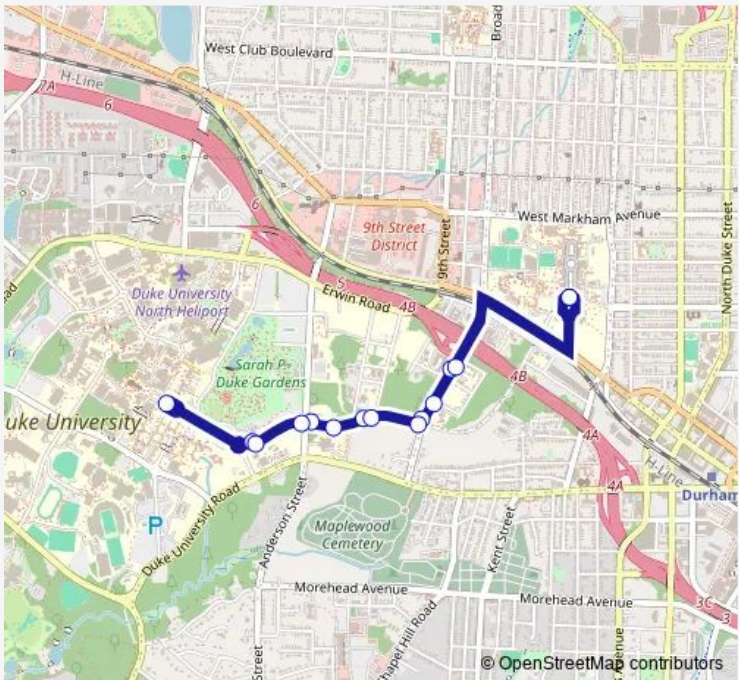

**Direction**  
 East Campus Quad — East Campus Quad  
 15 stops  
[Open route schedule](#)

- East Campus Quad
- Swift Ave at 300 Swift Apts
- Swift Ave at Campus Dr
- Campus Dr at Nasher (Westbound)
- Campus Dr at Anderson St (Westbound)
- Campus Dr at Chapel Circle (Admissions)
- West Campus Chapel (Abele Quad)
- Campus Dr at Chapel Circle (Eb)
- Campus Dr at Anderson St (Eastbound)
- Campus Dr at Nasher (Eastbound)
- Campus Dr at Central Campus (Eastbound)
- Campus Dr at Swift Ave (Eb)
- Swift Ave at Faber St
- Swift Avenue at Caswell Pl (Eb)
- East Campus Quad

Route schedule  
 East Campus Quad — East Campus Quad

Monday	—
Tuesday	—
Wednesday	—
Thursday	—
Friday	—
Saturday	07:36-20:48
Sunday	07:36-20:48

Route info  
 Direction: East Campus Quad  
 Stops: 15  
 Trip Duration: 0 hour 21 min

CSF Bus time schedules and route maps are available in an offline PDF at [busmaps.com](https://busmaps.com). Use the [busmaps.com](https://busmaps.com) website to see live bus times, train schedule or subway schedule, and step-by-step directions for all public transit in Durham

The schedule is provided in the local timezone. Times with "(+1)" indicate departures on the next day.

PDF file created on 2025-01-16

2024 BusMaps.com - All Rights Reserved