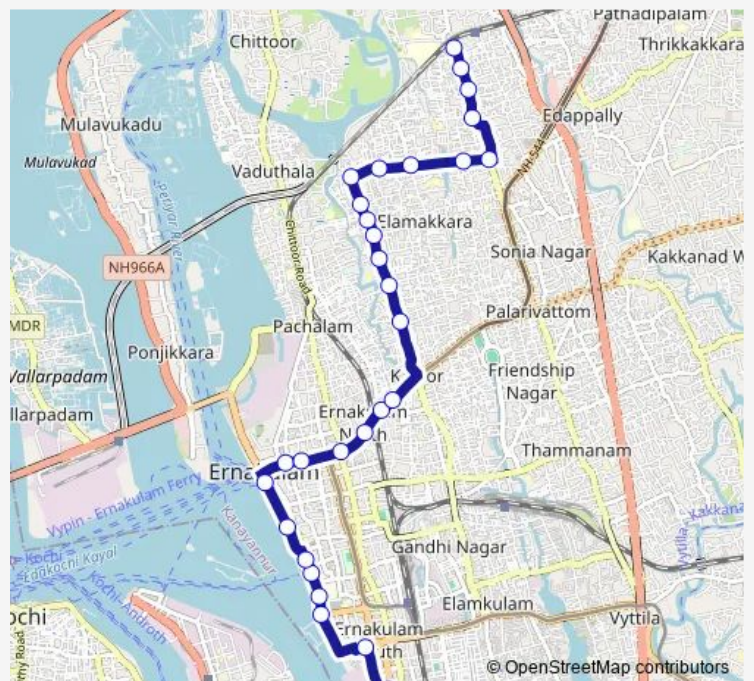

Thannikkal Junction

Swami Padi

Vaayanashaala

Route schedule

Cochin Shipyard Main Gate — Ponekkara

Monday 06:00

Tuesday 06:00

Wednesday 06:00

Thursday 06:00

Friday 06:00

Saturday 06:00

Sunday 06:00

Route info

Direction: Cochin Shipyard Main Gate

Stops: 30

Trip Duration: 0 hour 35 min

Route info

Direction: Ponekkara

Stops: 33

Trip Duration: 0 hour 34 min

Hospital Junction

Maharajas Hostel

Maharajas Ground

Jose Junction