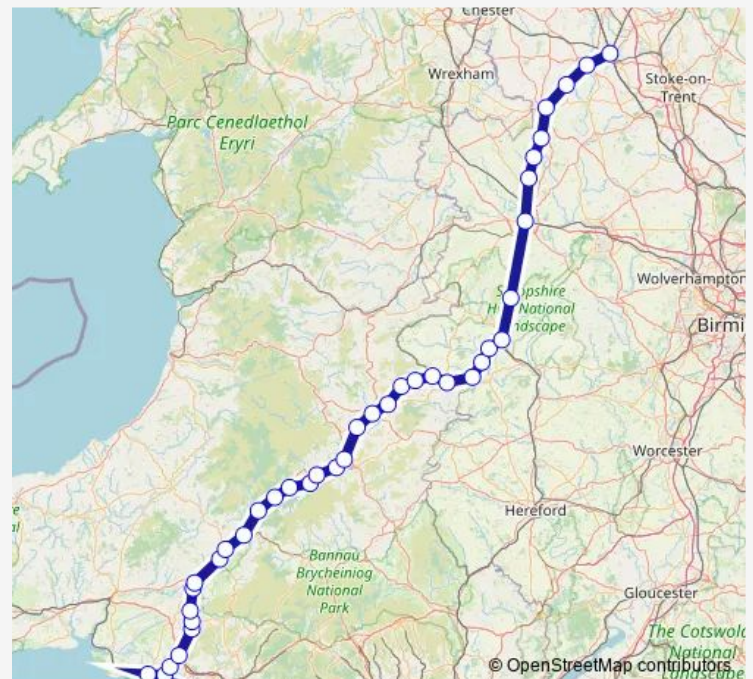

Thursday 14:34

Friday 14:34

Saturday —

Sunday —

Route info

Direction: Swansea

Stops: 40

Trip Duration: 4 hour 49 min