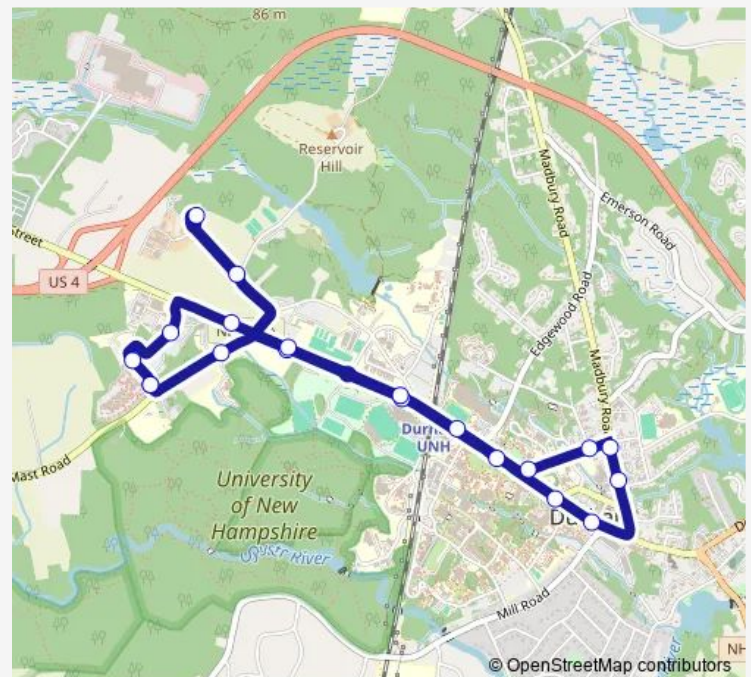

Main Street @ Sage Way

Moiles House

Okane Road @ Spinney Lane

Child Study & Development Center

218 Main Street

10 West Edge Drive

West Edge Lot

Lodges at West Edge

Route schedule

Lodges at West Edge — Lodges at West Edge

Monday 07:00-18:50

Tuesday 07:00-18:50

Wednesday 07:00-18:50

Thursday 07:00-18:50

Friday 07:00-18:50

Saturday —

Sunday —

Route info

Direction: Lodges at West Edge

Stops: 20

Trip Duration: 0 hour 19 min

West Edge Express

Bus time schedules and route maps are available in an offline PDF at busmaps.com. Use the busmaps.com website to see live bus times, train schedule or subway schedule, and step-by-step directions for all public transit in Dover