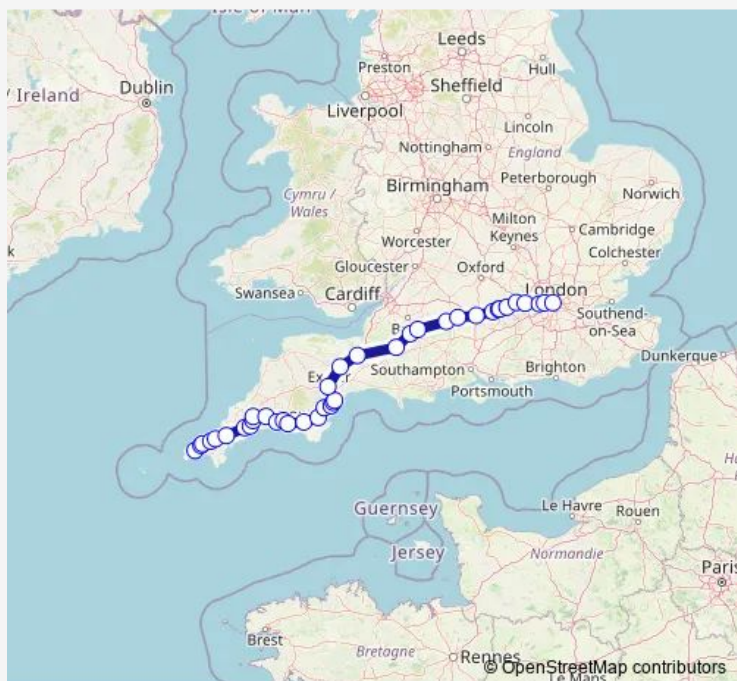

Dawlish Warren

Exeter St Davids

Tiverton Parkway

Route schedule

Penzance — London Paddington

Monday 21:45

Tuesday 21:45

Wednesday 21:45

Thursday 21:45

Friday 21:45

Saturday —

Sunday 21:15

Route info

Direction: Penzance

Stops: 38

Trip Duration: 7 hour 22 min