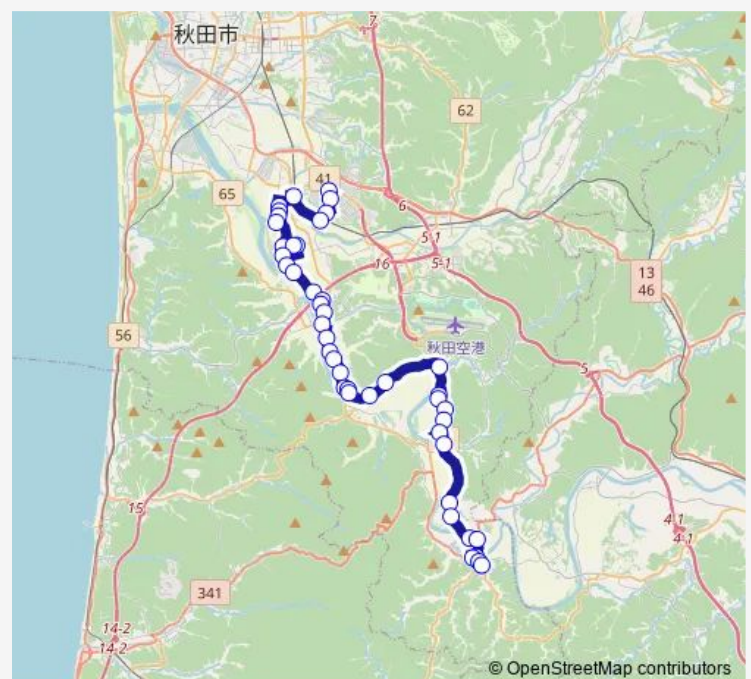

Thursday 08:19

Friday 08:19

Saturday 08:19

Sunday 08:19

Route info

Direction: イオンモール秋田

Stops: 44

Trip Duration: 0 hour 56 min