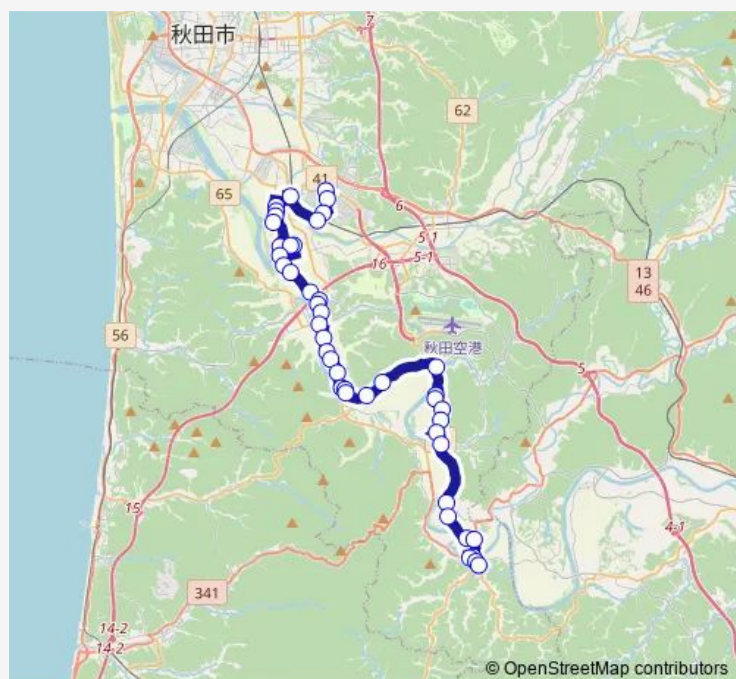

Thursday 08:19

Friday 08:19

Saturday 08:19

Sunday 08:19

Route info

Direction: イオンモール秋田

Stops: 44

Trip Duration: 0 hour 56 min