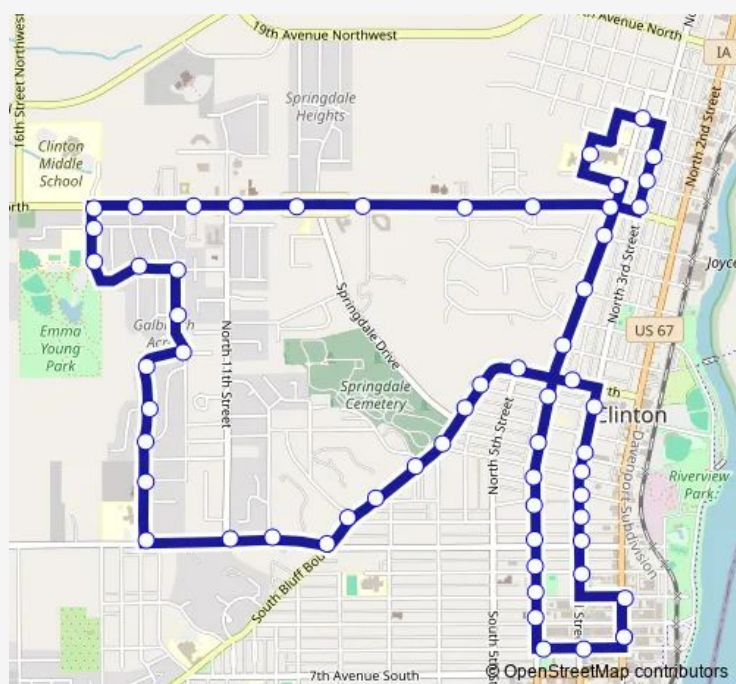

2nd Ave and 10th St N

2nd Ave and N 11th St

Whittier Elementary School

Route schedule

Central Transfer Point (2nd St) — Central Transfer Point (2nd St)

Monday 06:00-17:30

Tuesday 06:00-17:30

Wednesday 06:00-17:30

Thursday 06:00-17:30

Friday 06:00-17:30

Saturday 08:30-14:30

Sunday —

Route info

Direction: Central Transfer Point (2nd St)

Stops: 60

Trip Duration: 0 hour 27 min

13th Avenue North

13th St and 3rd Ave N

13th St and Highview Dr

13th St and Ridge Crest Dr

13th St and 8th Ave N

8th Ave and 12th St N

12th St and 10th Ave N

12th St and 11th Ave N

11th Ave and 13th St N

Ericksen Center

14th St and 12th Ave N

14th St and 13th Ave N

13th Ave and 13th St N

Prairie Village

13th Ave and 11th St N

Mercy Health Plaza (formerly Medical Associates)