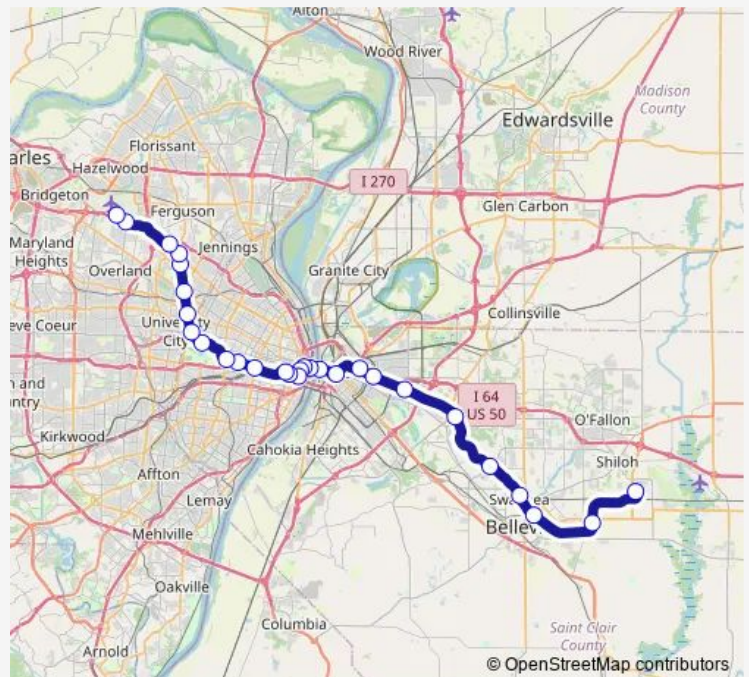

Emerson Park Metrolink Station

5TH & Missouri Metrolink Station

East Riverfront Metrolink Station

Laclede'S Landing Metrolink Station

Convention Center Metrolink Station

8TH & Pine Metrolink Station

Stadium Metrolink Station

Civic Center Metrolink Station

Union Station Metrolink Station

Grand Metrolink Station

Cortex Metrolink Station

Central West END Metrolink Station

Forest Park Debaliviere Metrolink Station

**Route schedule**

Shiloh-Scott Metrolink Station — Lambert Airport Terminal #1 Metrolink Station

Monday	—
Tuesday	—
Wednesday	—
Thursday	—
Friday	—
Saturday	04:52-23:31
Sunday	04:52-23:31

**Route info**

Direction: Shiloh-Scott Metrolink Station

Stops: 29

Trip Duration: 1 hour 14 min

■ MLR — Metrolink Red Line

Delmar Loop Metrolink Station

Wellston Metrolink Station

Rock Road Metrolink Station

Umsl South Metrolink Station

Umsl North Metrolink Station