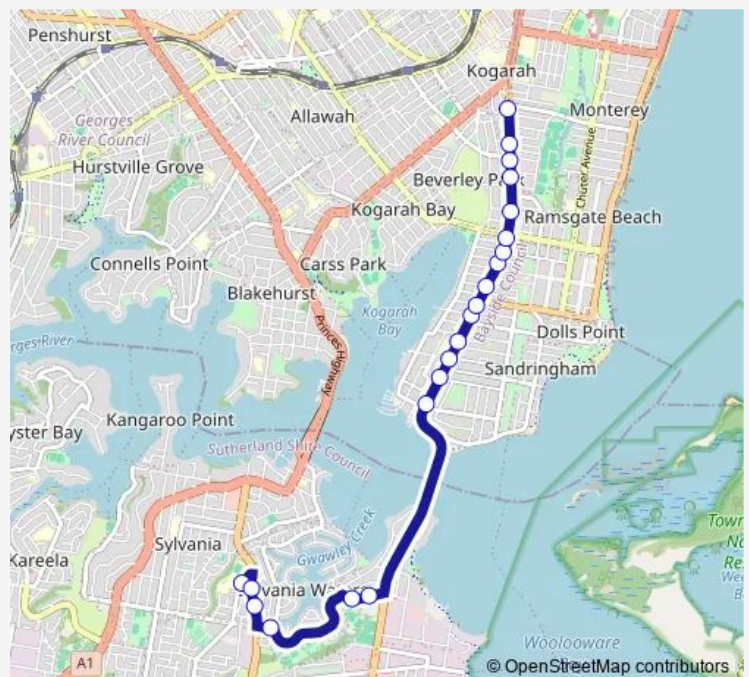

School Bus S257 Sylvania High School to Kogarah

[Go to website](#)

Direction

Rocky Point Rd Opp Shaw St — Sylvania High School, Bellingara Rd

21 stops

[Open route schedule](#)

- Rocky Point Rd Opp Shaw St
- Rocky Point Rd At Wilson St
- Rocky Point Rd Opp Calvary Hospital
- Rocky Point Rd Opp Jubilee Av
- Rocky Point Rd Opp Weeney St
- Rocky Point Rd At Clarkes Rd
- Rocky Point Rd Before Ramsgate Rd
- Rocky Point Rd At Park Rd
- Rocky Point Rd Opp St George Christian School
- Rocky Point Rd At Camille St
- Rocky Point Rd Opp Newcombe St
- Rocky Point Rd Before Russell Av
- Rocky Point Rd At Evans St
- Rocky Point Rd At Toyer Av
- Rocky Point Rd At Kendall St
- Rocky Point Rd Before Fontainebleau St
- Holt Rd After Taren Point Rd
- Holt Rd At Apsley Pl
- Box Rd At Bellingara Rd
- Bellingara Rd Opp Chapman Dr
- Sylvania High School, Bellingara Rd

Route schedule

Rocky Point Rd Opp Shaw St — Sylvania High School, Bellingara Rd

Monday	07:45
Tuesday	07:45
Wednesday	07:45
Thursday	07:45
Friday	07:45
Saturday	—
Sunday	—

Route info

Direction: Rocky Point Rd Opp Shaw St

Stops: 21

Trip Duration: 0 hour 25 min

S257 — Sylvania High School to Kogarah

Direction

Sylvania High School, Bellingara Rd — Rocky Point Rd At Shaw St

21 stops

[Open route schedule](#)

Sylvania High School, Bellingara Rd

Port Hacking Rd Opp Chapman Dr

Port Hacking Rd Opp Frank Vickery Village

Box Rd At Belgrave Esp

Holt Rd Opp Taren Point Bowling Club

Holt Rd Before Taren Point Rd

Rocky Point Rd At Wellington St

Rocky Point Rd Opp Kendall St