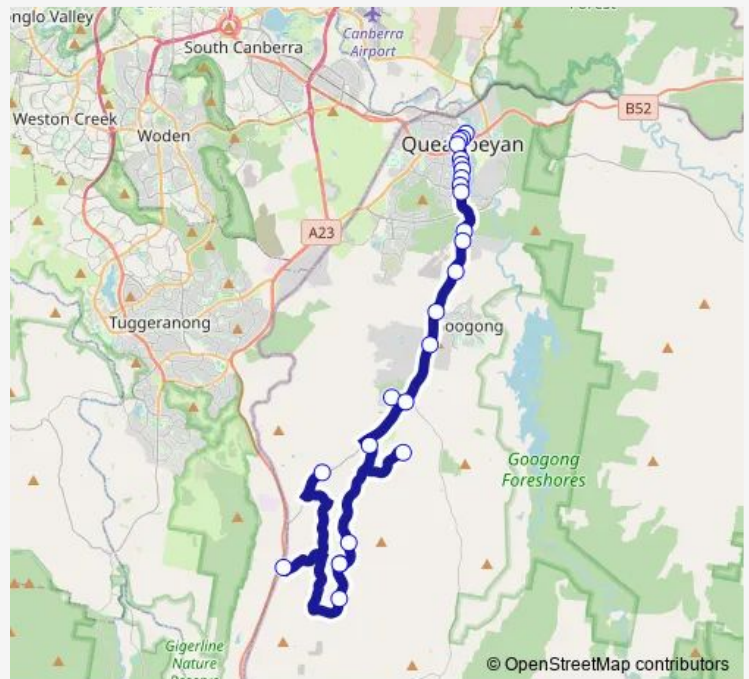

School Bus S257 Queanbeyan Interchange to Royalla via Royalla Interchange

Go to website

Direction

Queanbeyan Interchange, Stand 3 — Old Cooma Rd At Moringol PI

25 stops

[Open route schedule](#)

- Queanbeyan Interchange, Stand 3
- Riverside Plaza, Morisset St
- Morisset St After Crawford St
- Lowe St Before Monaro St
- Cooma St After Elliott St
- Cooma Rd Opp O'Hanlan Rd
- Cooma St At Hambly PI
- Cooma St Opp Kenneth PI
- Cooma St Before Pindari Cres
- Cooma St Opp Southbar Rd
- Old Cooma Rd Before Wickerslack Lane
- Old Cooma Rd At Tempe Cres
- 631 Old Cooma Rd
- Old Cooma Rd At Googong Rd
- Old Cooma Rd Opp 962
- Evans Rd At Staunton PI
- Old Cooma Rd Opp Evans Rd
- Cooke Dr After Old Cooma Rd
- Binowee Dr Turnaround
- 446 Royalla Dr

Route schedule

Queanbeyan Interchange, Stand 3 — Old Cooma Rd At Moringol PI

Monday	16:10
Tuesday	16:10
Wednesday	16:10
Thursday	16:10
Friday	16:10
Saturday	—
Sunday	—

Route info

Direction: Queanbeyan Interchange, Stand 3

Stops: 25

Trip Duration: 0 hour 54 min

S257 — Queanbeyan Interchange to Royalla via Royalla Interchange **BusMaps**

Royalla Dr At Valley Dr

Valley Dr At Royalla Dr

Valley Dr At Sherwood Pl

Mackenzie Rd Turnaround

The schedule is provided in the local timezone. Times with "(+1)" indicate departures on the next day.

PDF file created on 2025-01-16

2024 BusMaps.com - All Rights Reserved