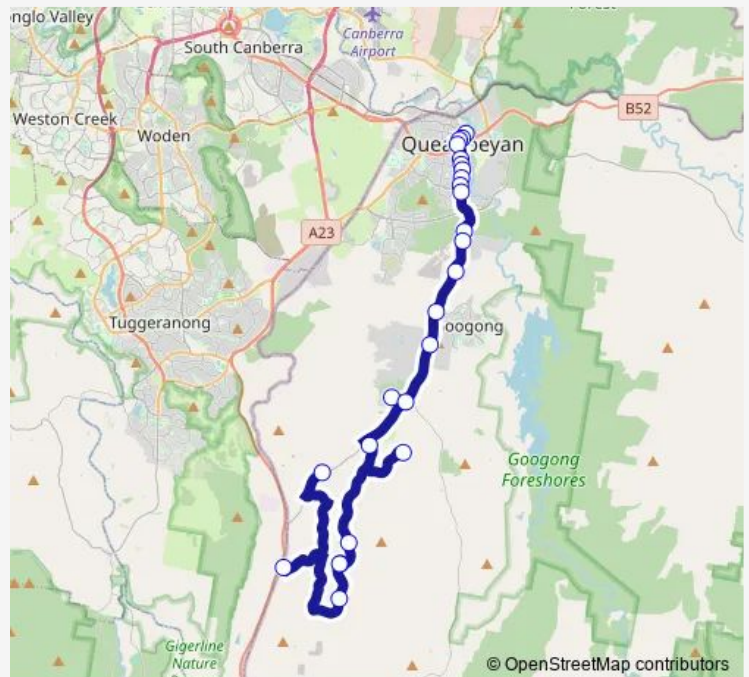

School Bus S257 Queanbeyan Interchange to Royalla via Royalla Interchange

[Go to website](#)

Direction

Queanbeyan Interchange, Stand 3 — Old Cooma Rd At Moringol PI

25 stops

[Open route schedule](#)

- Queanbeyan Interchange, Stand 3
- Riverside Plaza, Morisset St
- Morisset St After Crawford St
- Lowe St Before Monaro St
- Cooma St After Elliott St
- Cooma Rd Opp O'Hanlan Rd
- Cooma St At Hambly PI
- Cooma St Opp Kenneth PI
- Cooma St Before Pindari Cres
- Cooma St Opp Southbar Rd
- Old Cooma Rd Before Wickerslack Lane
- Old Cooma Rd At Tempe Cres
- 631 Old Cooma Rd
- Old Cooma Rd At Googong Rd
- Old Cooma Rd Opp 962
- Evans Rd At Staunton PI
- Old Cooma Rd Opp Evans Rd
- Cooke Dr After Old Cooma Rd
- Binowee Dr Turnaround
- 446 Royalla Dr

Route schedule

Queanbeyan Interchange, Stand 3 — Old Cooma Rd At Moringol PI

Monday	16:10
Tuesday	16:10
Wednesday	16:10
Thursday	16:10
Friday	16:10
Saturday	—
Sunday	—

Route info

Direction: Queanbeyan Interchange, Stand 3

Stops: 25

Trip Duration: 0 hour 54 min

Royalla Dr At Valley Dr

Valley Dr At Royalla Dr

Valley Dr At Sherwood Pl

Mackenzie Rd Turnaround

Old Cooma Rd At Moringol Pl

S257 School Bus time schedules and route maps are available in an offline PDF at busmaps.com. Use the busmaps.com website to see live bus times, train schedule or subway schedule, and step-by-step directions for all public transit in Canberra

The schedule is provided in the local timezone. Times with "(+1)" indicate departures on the next day.

PDF file created on 2025-02-26

2024 BusMaps.com - All Rights Reserved