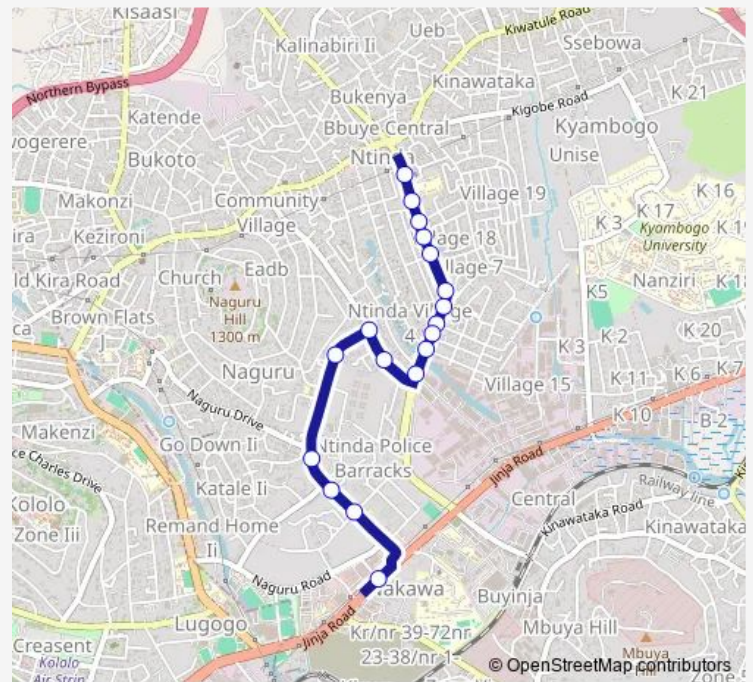

### Route schedule

Utoda Nakawa — St. Luke Church of Uganda

Monday 06:30-19:00

Tuesday 06:30-19:00

Wednesday 06:30-19:00

Thursday 06:30-19:00

Friday 06:30-19:00

Saturday 06:30-19:00

### Route info

Direction: Utoda Nakawa

Stops: 18

Trip Duration: 0 hour 25 min

KA112 — Nakawa Taxi Park-Ntinda