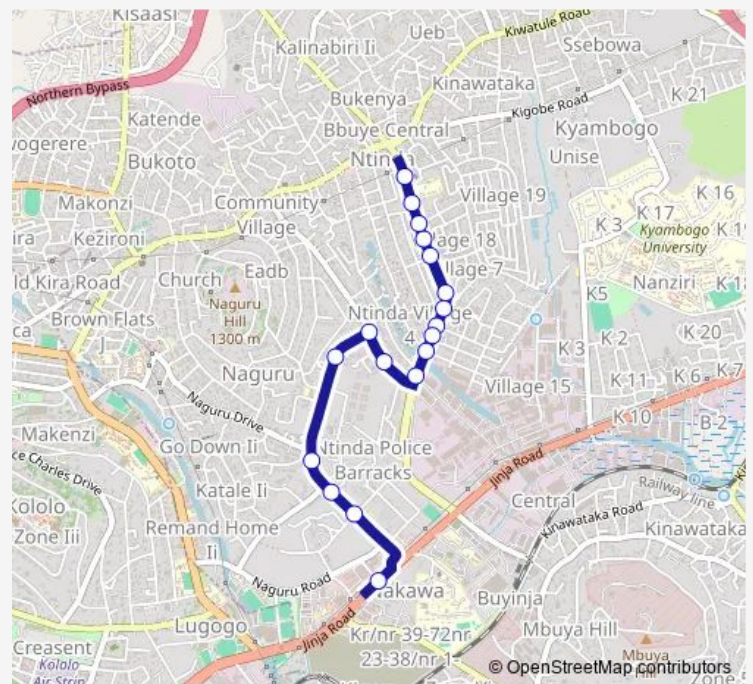

Route schedule

Utoda Nakawa — St. Luke Church of Uganda

Monday 06:30-19:00

Tuesday 06:30-19:00

Wednesday 06:30-19:00

Thursday 06:30-19:00

Friday 06:30-19:00

Saturday 06:30-19:00

Sunday 06:30-19:00

Route info

Direction: Utoda Nakawa

Stops: 18

Trip Duration: 0 hour 22 min

Ka112 — Nakawa Taxi Park-Ntinda

Direction

St. Luke Church of Uganda — Utoda Nakawa

Thursday 06:30-19:00

Friday 06:30-19:00

Saturday 06:30-19:00

Sunday 06:30-19:00

Route info

Direction: St. Luke Church of Uganda

Stops: 17

Trip Duration: 0 hour 23 min