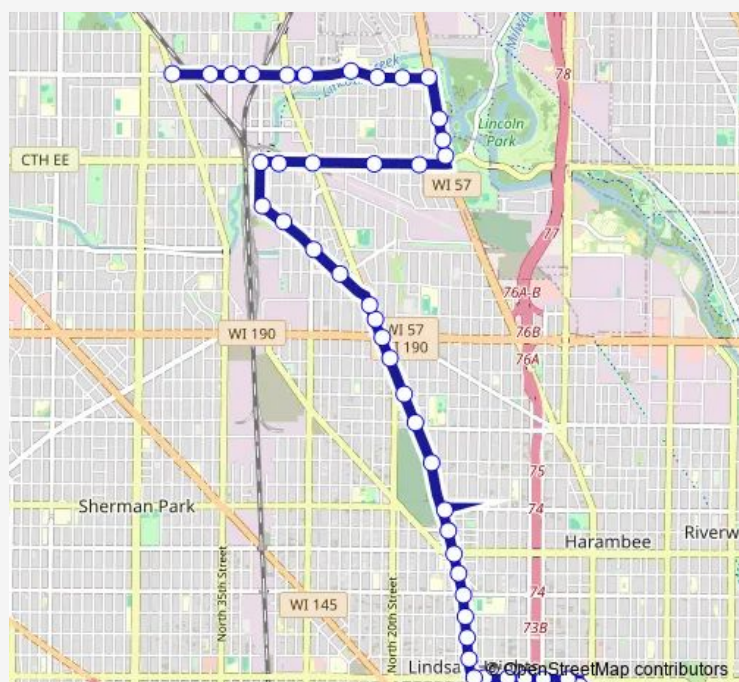

### Route schedule

VEL Phillips & Howard Fuller Collegiate Academy — Villard & Hopkins

Monday 15:25

Tuesday 15:25

Wednesday 15:25

Thursday 15:25

Friday 15:25

Saturday —

### Route info

Direction: VEL Phillips & Howard Fuller Collegiate Academy

Stops: 44

Trip Duration: 0 hour 56 min

■ HF1 — Via Rt 12

Teutonia & Atkinson

Atkinson & Roosevelt

Atkinson & N27