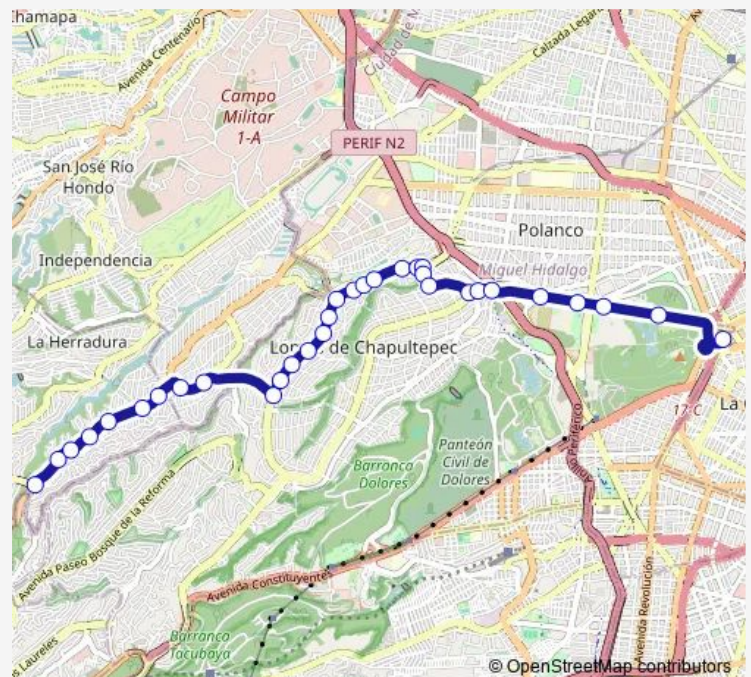

Paseo de las Palmas - Sierra Ventana

Paseo de las Palmas - Sierra Gorda

Paseo de las Palmas - Sierra Maika

Paseo de las Palmas - Monte Tabor

Paseo de las Palmas - Monte Stanovoi

Paseo de las Palmas - Sierra Gamón

Route schedule

Base Tecamachalco Fuente de Troya — Base Metro Chapultepec

Monday 00:00

Tuesday 00:00

Wednesday 00:00

Thursday 00:00

Friday 00:00

Saturday 00:00

Sunday 00:00

Route info

Direction: Base Tecamachalco Fuente de Troya

Stops: 32

Trip Duration: 0 hour 39 min

8d — Tecamachalco - Chapultepec

Paseo de las Palmas - Sierra Mojada

Sierra Mojada - Cordillera de los Andes

Route info

Direction: Base Metro Chapultepec

Stops: 26

Trip Duration: 0 hour 42 min

Av. de los Bosques - Fuente del Emperador

Base Tecamachalco Superama Anáhuac

8d Bus time schedules and route maps are available in an offline PDF at busmaps.com. Use the busmaps.com website to see live bus times, train schedule or subway schedule, and step-by-step directions for all public transit in Mexico City