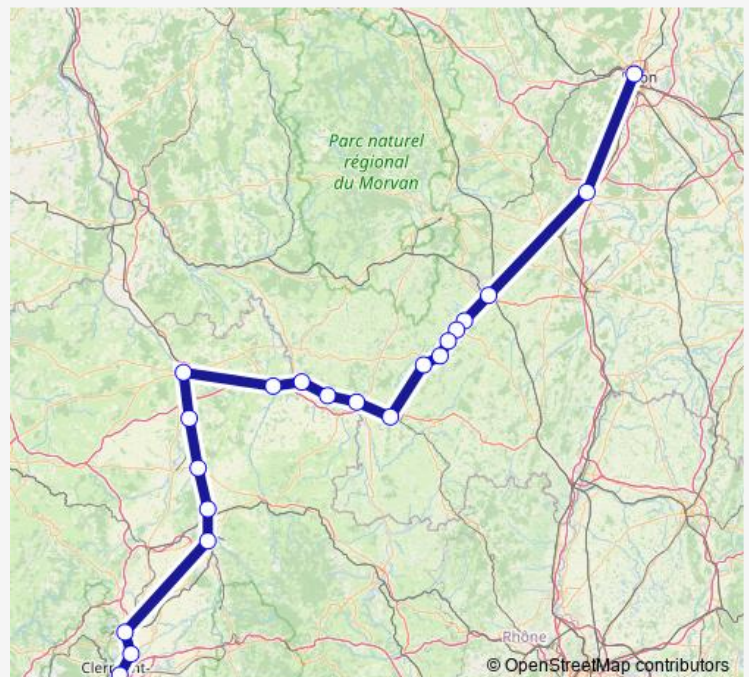

Vichy

Saint-Germain-des-Fossés

Varennes-sur-Allier

Bessay

Moulins sur Allier

Chantenay-Saint-Imbert

Saint-Pierre-le-Moûtier

Nevers

Sunday —

Route info

Direction: Clermont-Ferrand

Stops: 10

Trip Duration: 1 hour 38 min

■ C2

BusMaps

Direction

Clermont-Ferrand — Saint-Germain-des-Fossés

5 stops

[Open route schedule](#)

Clermont-Ferrand

Gerzat

Riom - Châtel-Guyon

Vichy

Saint-Germain-des-Fossés

Friday 07:05-07:07

Saturday 07:07

Sunday —

Route info

Direction: Nevers

Stops: 12

Trip Duration: 1 hour 42 min

Direction