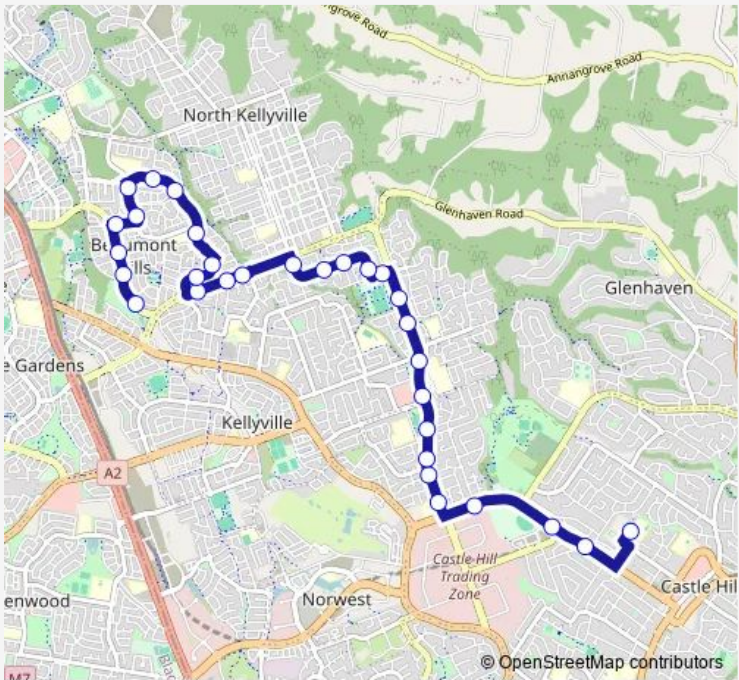

**School Bus 2576 Castle Hill HS to Windsor Rd after Poole Rd**

[Go to website](#)

**Direction**  
 Castle Hill High School, Castle St — Sanctuary Dr After Wilson Av

31 stops

[Open route schedule](#)

- Castle Hill High School, Castle St
- Showground Rd Opp Britannia Rd
- Showground Rd After Carrington Rd
- Showground Rd Opp Kings Rd
- Western Sydney Tafe, Green Rd
- Green Rd Before St Pauls Av
- Green Rd After St Pauls Av
- Centenary Of Anzac Reserve, Green Rd
- Green Rd After Wrights Rd
- Green Rd Before President Rd
- Green Rd Opp Ted Pike Reserve
- 34 Green Rd
- Marella Av At Lowan Pl
- James Mileham Dr Opp Carlisle Cres
- James Mileham Dr Opp Molise Av
- James Mileham Dr Opp Patya Cct
- James Mileham Dr At Tom Scanlon Cl
- Samantha Riley Dr At Redden Dr
- Samantha Riley Dr Before Poole Rd
- Samantha Riley Dr Before Redden Dr

Route schedule

Castle Hill High School, Castle St — Sanctuary Dr After Wilson Av

Monday	15:25
Tuesday	15:25
Wednesday	15:25
Thursday	15:25
Friday	15:25
Saturday	—
Sunday	—

**Route info**

Direction: Castle Hill High School, Castle St

Stops: 31

Trip Duration: 0 hour 40 min

Brampton Dr Opp Stafford Way

Brampton Dr Opp Iwan Pl

Brampton Dr After Mayda Pl

Brampton Dr Opp Farmer Cct

Brampton Dr Opp Guardian Av

The Parkway After Brampton Dr

The Parkway Opp Hotham Av

Hotham Av At Perisher Rd

81 Sanctuary Dr

Sanctuary Dr After Crosby Av

Sanctuary Dr After Wilson Av

2576 School Bus time schedules and route maps are available in an offline PDF at [busmaps.com](https://busmaps.com). Use the [busmaps.com](https://busmaps.com) website to see live bus times, train schedule or subway schedule, and step-by-step directions for all public transit in Parramatta