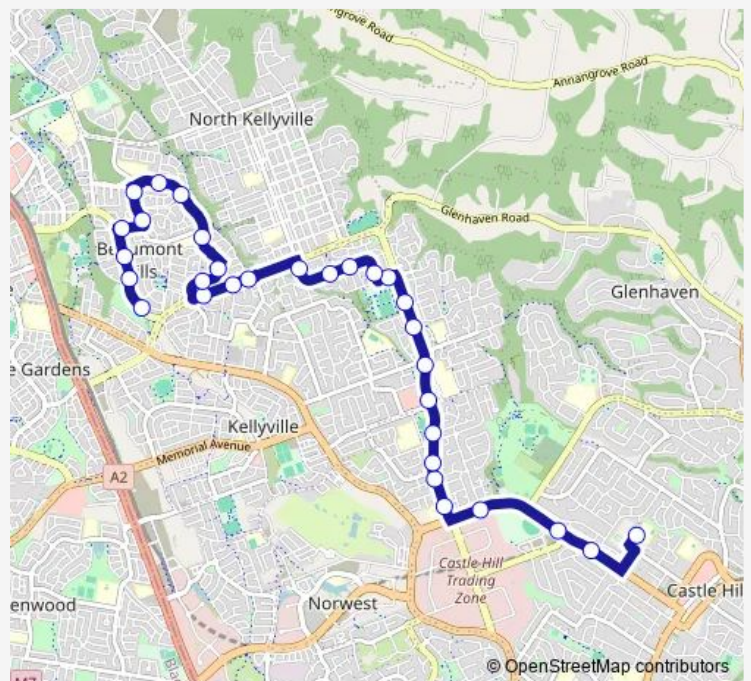

School Bus 2576 Castle Hill HS to Windsor Rd after Poole Rd

[Go to website](#)

Direction

Castle Hill High School, Castle St — Sanctuary Dr After Wilson Av

31 stops

[Open route schedule](#)

- Castle Hill High School, Castle St
- Showground Rd Opp Britannia Rd
- Showground Rd After Carrington Rd
- Showground Rd Opp Kings Rd
- Western Sydney Tafe, Green Rd
- Green Rd Before St Pauls Av
- Green Rd After St Pauls Av
- Centenary Of Anzac Reserve, Green Rd
- Green Rd After Wrights Rd
- Green Rd Before President Rd
- Green Rd Opp Ted Pike Reserve
- 34 Green Rd
- Marella Av At Lowan Pl
- James Mileham Dr Opp Carlisle Cres
- James Mileham Dr Opp Molise Av
- James Mileham Dr Opp Patya Cct
- James Mileham Dr At Tom Scanlon Cl
- Samantha Riley Dr At Redden Dr
- Samantha Riley Dr Before Poole Rd
- Samantha Riley Dr Before Redden Dr

Route schedule

Castle Hill High School, Castle St — Sanctuary Dr After Wilson Av

Monday	15:25
Tuesday	15:25
Wednesday	15:25
Thursday	15:25
Friday	15:25
Saturday	—
Sunday	—

Route info

Direction: Castle Hill High School, Castle St

Stops: 31

Trip Duration: 0 hour 40 min

2576 — Castle Hill HS to Windsor Rd after Poole Rd

Brampton Dr Opp Stafford Way

Brampton Dr Opp Iwan Pl

Brampton Dr After Mayda Pl

Brampton Dr Opp Farmer Cct

Brampton Dr Opp Guardian Av

The Parkway After Brampton Dr

The Parkway Opp Hotham Av

Hotham Av At Perisher Rd

81 Sanctuary Dr

Sanctuary Dr After Crosby Av

Sanctuary Dr After Wilson Av

2576 School Bus time schedules and route maps are available in an offline PDF at busmaps.com. Use the busmaps.com website to see live bus times, train schedule or subway schedule, and step-by-step directions for all public transit in Parramatta