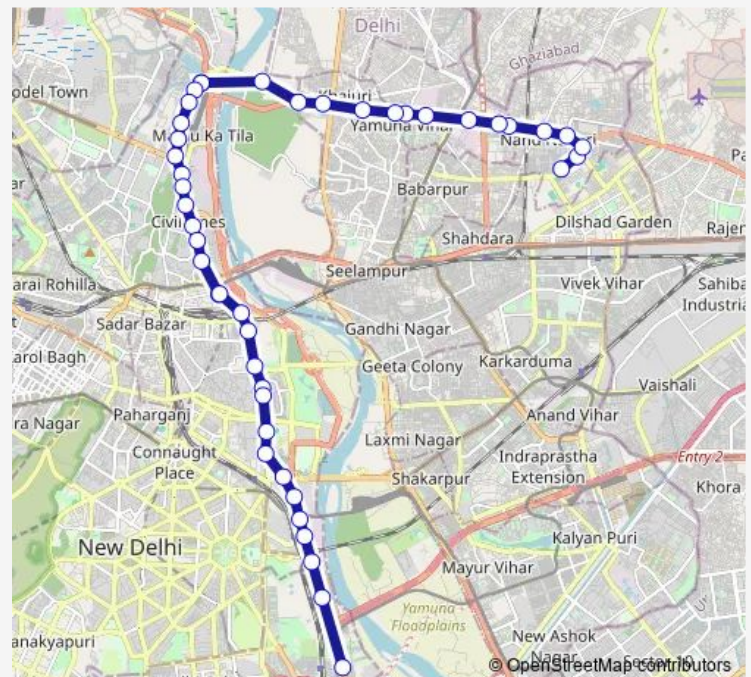

Thursday 04:00-14:00

Friday 04:00-14:00

Saturday 04:00-14:00

Sunday 04:00-14:00

Route info

Direction: Nand Nagari Terminal

Stops: 44

Trip Duration: 1 hour 35 min