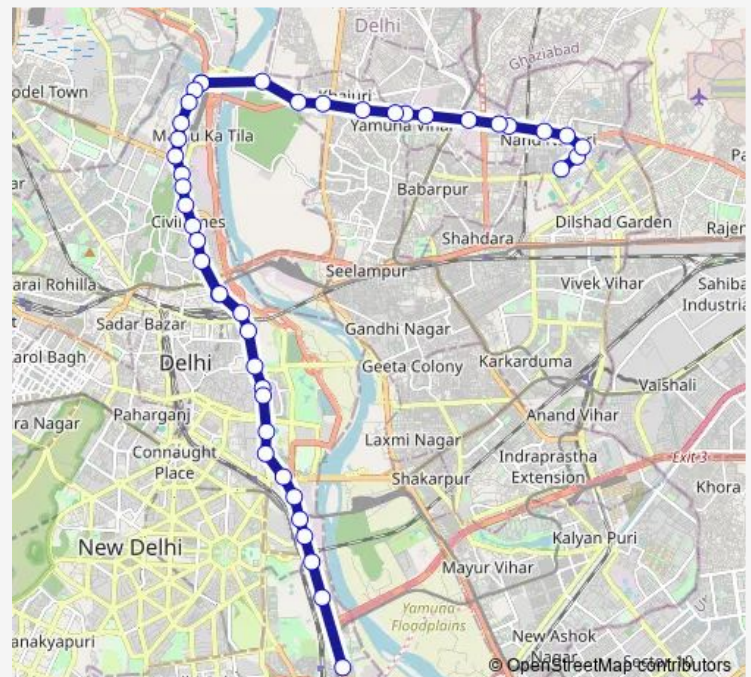

### Route schedule

Nand Nagari Terminal — Isbt Sarai Kale Khan

Monday 04:00-14:00

Tuesday 04:00-14:00

Wednesday 04:00-14:00

Thursday 04:00-14:00

Friday 04:00-14:00

Saturday 04:00-14:00

### Route info

Direction: Nand Nagari Terminal

Stops: 44

Trip Duration: 1 hour 35 min

0261(NS)Down

Mall Road

Khyber Pass

Vidhan Sabha Metro Station