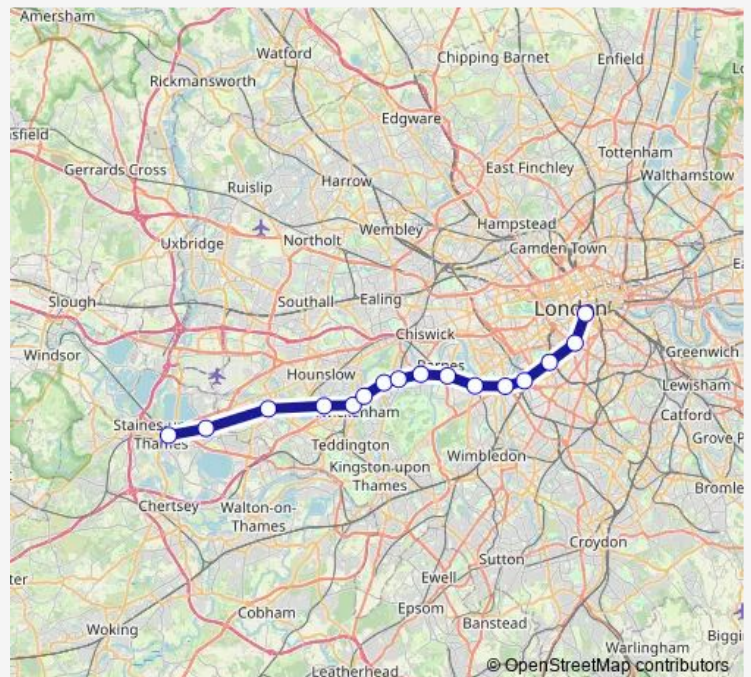

Rail Sw:Sns->Wat SW train service from SNS to Wat

[Go to website](#)

Direction

Staines — London Waterloo

16 stops

[Open route schedule](#)

- Staines
- Ashford (Surrey)
- Feltham
- Whitton
- Twickenham
- St Margarets (London)
- Richmond (London)
- North Sheen
- Mortlake
- Barnes
- Putney
- Wandsworth Town
- Clapham Junction
- Queenstown Road (Battersea)
- Vauxhall
- London Waterloo

Route schedule

Staines — London Waterloo

Monday	04:53-06:33
Tuesday	04:53-05:41
Wednesday	04:53-05:41
Thursday	04:53-05:41
Friday	04:53-05:41
Saturday	04:58-06:33
Sunday	—

Route info

Direction: Staines

Stops: 16

Trip Duration: 0 hour 48 min

Sw:Sns->Wat — SW train service from SNS to Wat

Direction

Staines — London Waterloo

17 stops

[Open route schedule](#)

Staines

Ashford (Surrey)

Route info

Direction: Staines

Stops: 17

Trip Duration: 0 hour 53 min

Sw:Sns->Wat Rail time schedules and route maps are available in an offline PDF at busmaps.com. Use the busmaps.com website to see live bus times, train schedule or subway schedule, and step-by-step directions for all public transit in London