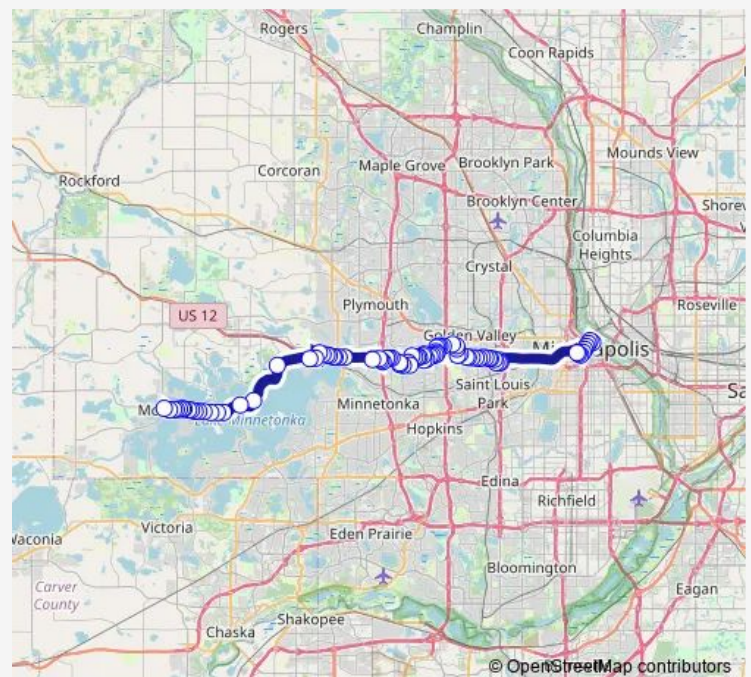

Shoreline Dr (Co Rd 15) & Westwood Dr

Shoreline Dr (Co Rd 15) & Beach Lane

Shoreline Dr (Co Rd 15) & Orono Lane

Shoreline Dr (Co Rd 15) & Ferndale Rd W

Shoreline Dr (Co Rd 15) & Peavey Rd

Ferndale Rd & Lake St W

Route schedule

Mound TC & Shoreline Dr (Co Rd 15) — 2nd St S & 3rd Ave S

Monday 15:49-18:55

Tuesday 15:49-18:55

Wednesday 15:49-18:55

Thursday 15:49-18:55

Friday 15:49-18:55

Saturday —

Sunday —

Route info

Direction: Mound TC & Shoreline Dr (Co Rd 15)

Stops: 82

Trip Duration: 1 hour 12 min

Wayzata Blvd & Ferndale Rd

Wayzata Blvd & Edgewood Ave / Barry Ave

Wayzata Blvd P&R & Gate B

Wayzata Blvd & Walker Ave

Wayzata Blvd & Broadway Ave

Wayzata Blvd & Grand Ave S

Wayzata Blvd & Superior Blvd

Wayzata Blvd & Central Ave (Co Rd 101)

Wayzata Blvd & Holiday Station

Oakland Rd & Carlson Pkwy

Oakland Rd & Oakways Rd