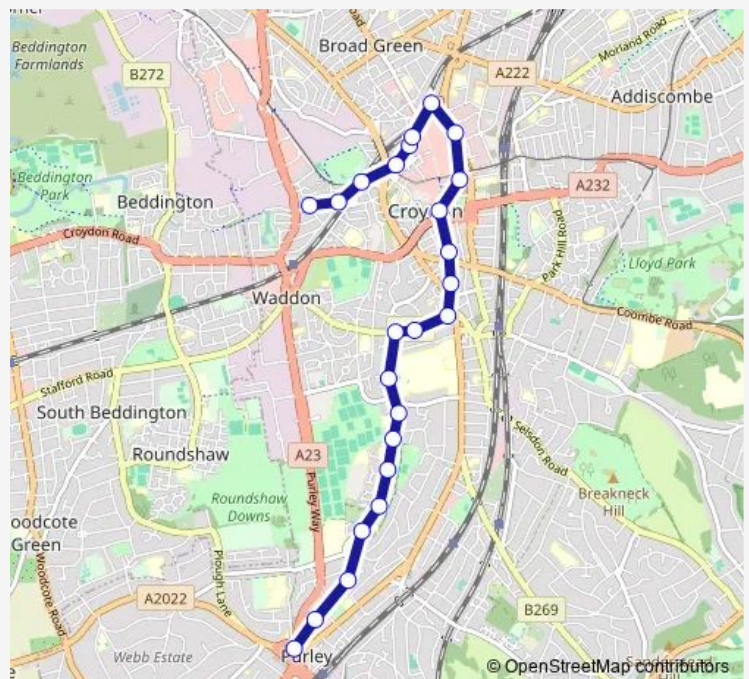

Bus 645 Purley - South Croydon - Croydon Town Centre - West Croydon - Waddon Post Office

[Go to website](#)

Direction

Purley Library — Purley Way / Waddon Road

23 stops

[Open route schedule](#)

- Purley Library
- Purley Hospital
- Wyvern Road
- Lynscott Way
- Blackford Close
- Regina Coeli School
- St Giles School
- Haling Park Gardens
- Whitgift Avenue
- Croydon Bowling Club
- Warham Road / Brighton Road
- Swan & Sugar Loaf
- Coombe Road
- Croydon Flyover
- Croydon / St George's Walk
- Whitgift Centre
- West Croydon Bus Station
- Ruskin Road
- Church Street Tram Stop
- Rectory Grove
- Waddon New Road / Waddon Road

Route schedule

Purley Library — Purley Way / Waddon Road

Monday	15:08
Tuesday	15:08
Wednesday	15:08
Thursday	15:08
Friday	15:08
Saturday	—
Sunday	—

Route info

Direction: Purley Library

Stops: 23

Trip Duration: 0 hour 39 min

645 — Purley - South Croydon - Croydon Town Centre - West Croydon - Waddon Post Office **BusMaps**

Vicarage Rd / Wandle Park Tram Stop

Purley Way / Waddon Road

Direction

Courtney Road — Purley Cross

24 stops

[Open route schedule](#)

Courtney Road

Vicarage Rd / Wandle Park Tram Stop

Rectory Grove

Reeves Corner

Centrale Tram Stop

Ruskin Road

West Croydon Bus Station