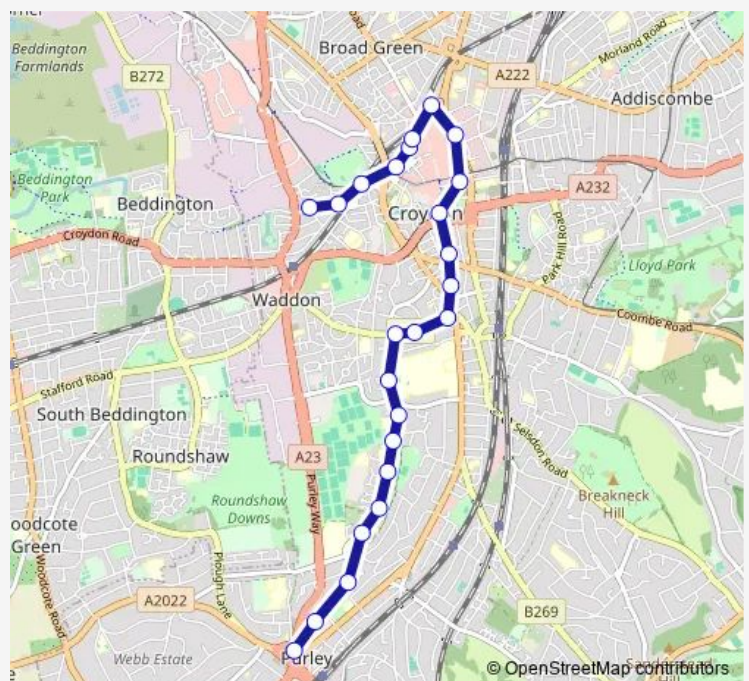

### Direction

Purley Library — Purley Way / Waddon Road

23 stops

[Open route schedule](#)

- Purley Library
- Purley Hospital
- Wyvern Road
- Lynscott Way
- Blackford Close
- Regina Coeli School
- St Giles School
- Haling Park Gardens
- Whitgift Avenue
- Croydon Bowling Club
- Warham Road / Brighton Road
- Swan & Sugar Loaf
- Coombe Road
- Croydon Flyover
- Croydon / St George's Walk
- Whitgift Centre
- West Croydon Bus Station
- Ruskin Road
- Church Street Tram Stop
- Rectory Grove
- Waddon New Road / Waddon Road

### Route schedule

Purley Library — Purley Way / Waddon Road

Monday	15:08
Tuesday	15:08
Wednesday	15:08
Thursday	15:08
Friday	15:08
Saturday	—
Sunday	—

### Route info

Direction: Purley Library

Stops: 23

Trip Duration: 0 hour 39 min

645 — Purley - South Croydon - Croydon Town Centre - West Croydon - Waddon Post Office **BusMaps**

Vicarage Rd / Wandle Park Tram Stop

Purley Way / Waddon Road

**Direction**

Courtney Road — Purley Cross

24 stops

[Open route schedule](#)

Courtney Road

Vicarage Rd / Wandle Park Tram Stop

Rectory Grove