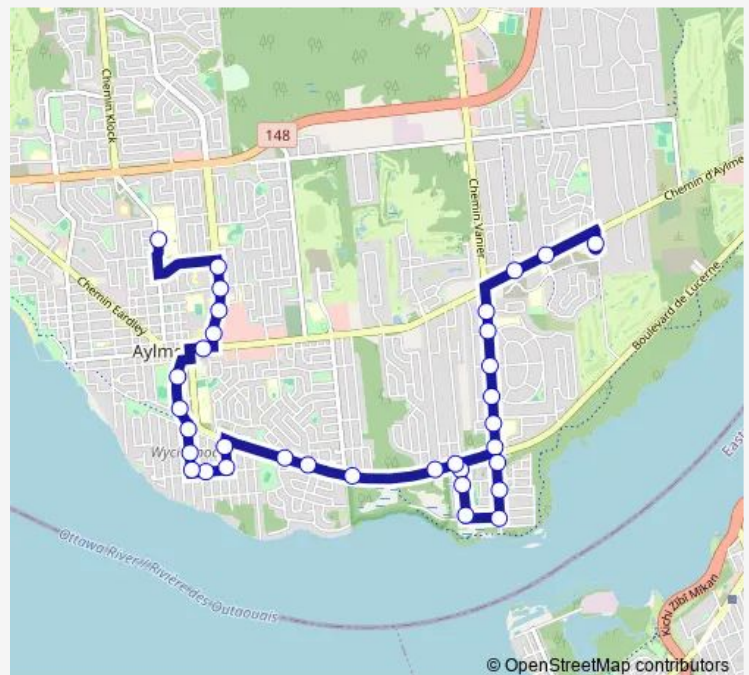

### Route schedule

Fictif Grande Rivière - Départ — Parc-O-BUS Rivermead

Monday 15:00

Tuesday 15:00

Wednesday 15:00

Thursday 15:00

Friday 15:00

Saturday —

### Route info

Direction: Fictif Grande Rivière - Départ

Stops: 39

Trip Duration: 0 hour 28 min

© OpenStreetMap contributors

■ 645 — Wychwood/Grande-Rivière

BusMaps

de Lucerne/Eastern

## Route info

Direction: Parc-O-BUS Rivermead

Stops: 34

Trip Duration: 0 hour 26 min

Lake/Glenholm

Wychwood/Lord-Aylmer

Wychwood/Lord-Aylmer

Principale/Wilfrid-Lavigne