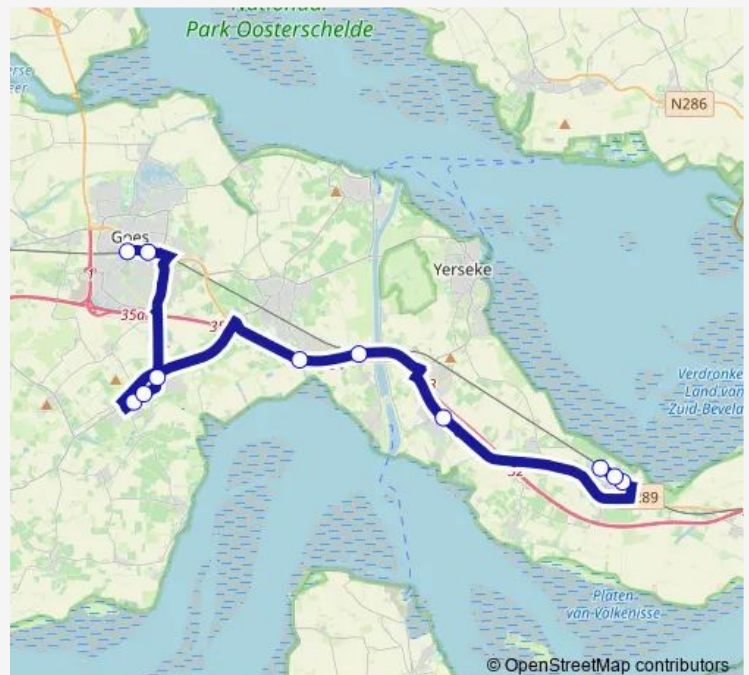

Route schedule

Goes, Station — Krabbendijke, Westelijke Parallelweg

Monday 07:42-08:32

Tuesday 07:42-08:32

Wednesday 07:42-08:32

Thursday 07:42-08:32

Friday 07:42-08:32

Saturday —

Sunday —

Route info

Direction: Goes, Station

Stops: 11

Trip Duration: 0 hour 43 min

■ 645 — Terneuzen - Krabbendijke

Direction

Krabbendijke, Calvin College — Goes, Station

7 stops

[Open route schedule](#)

Krabbendijke, Calvin College

Krabbendijke, Station

Krabbendijke, Westelijke Parallelweg

Kruiningen, de Uitkijk

Goes, Tiendenschuur

Goes, Westwal (Centrum)